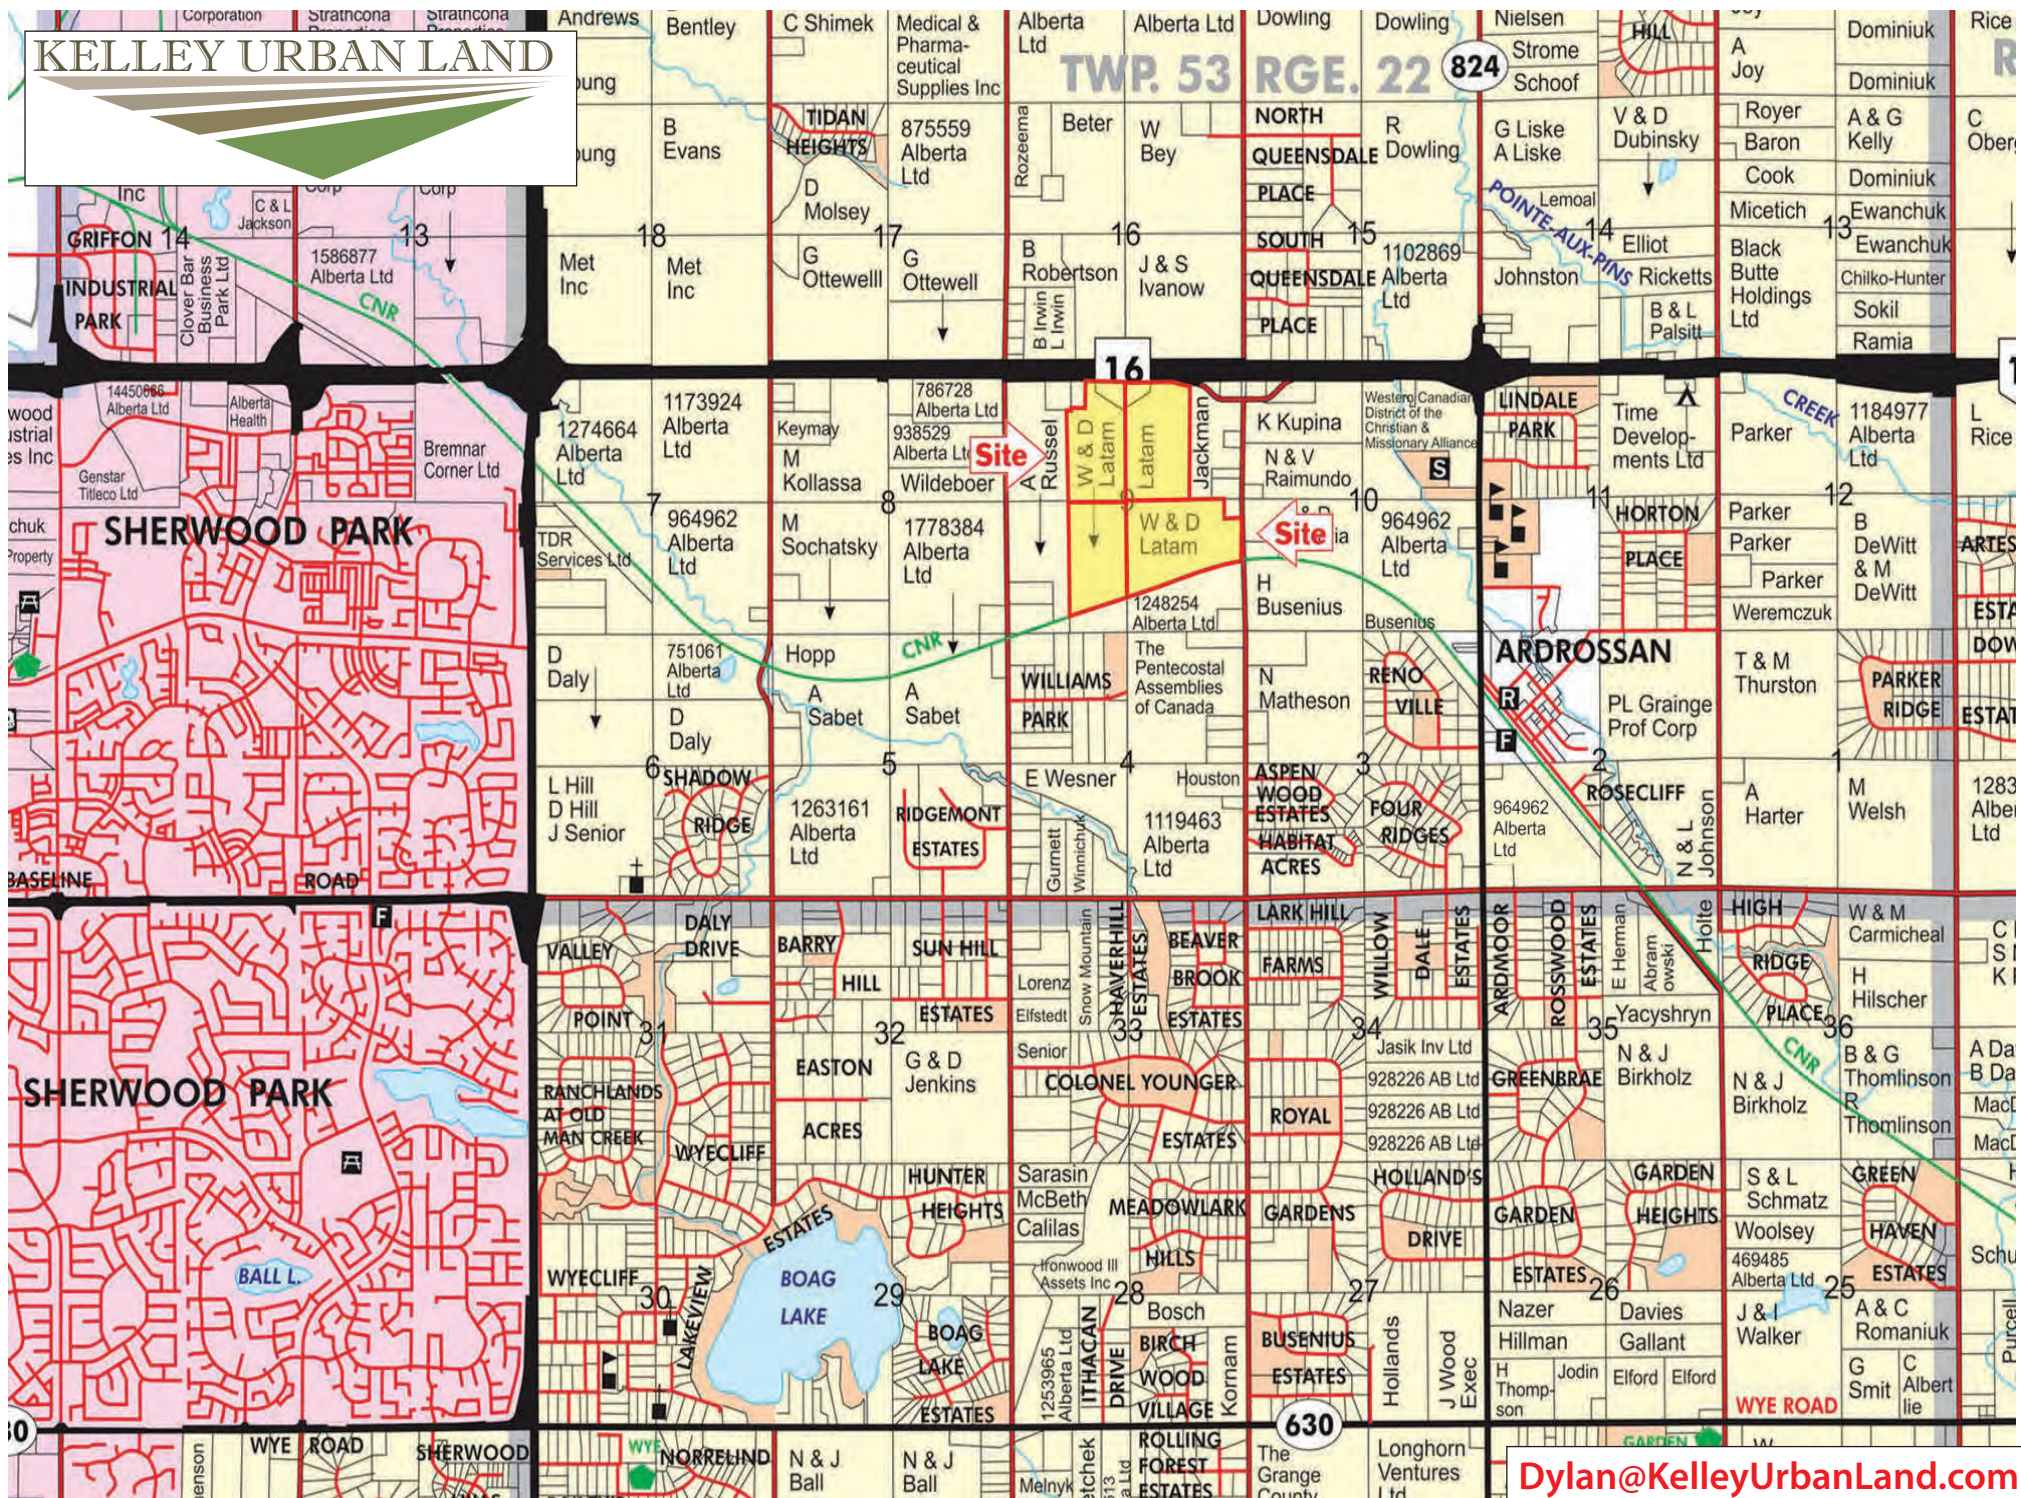

KELLEY URBAN LAND

Dylan@KelleyUrbanLand.com
Tel: (780) 488-4000