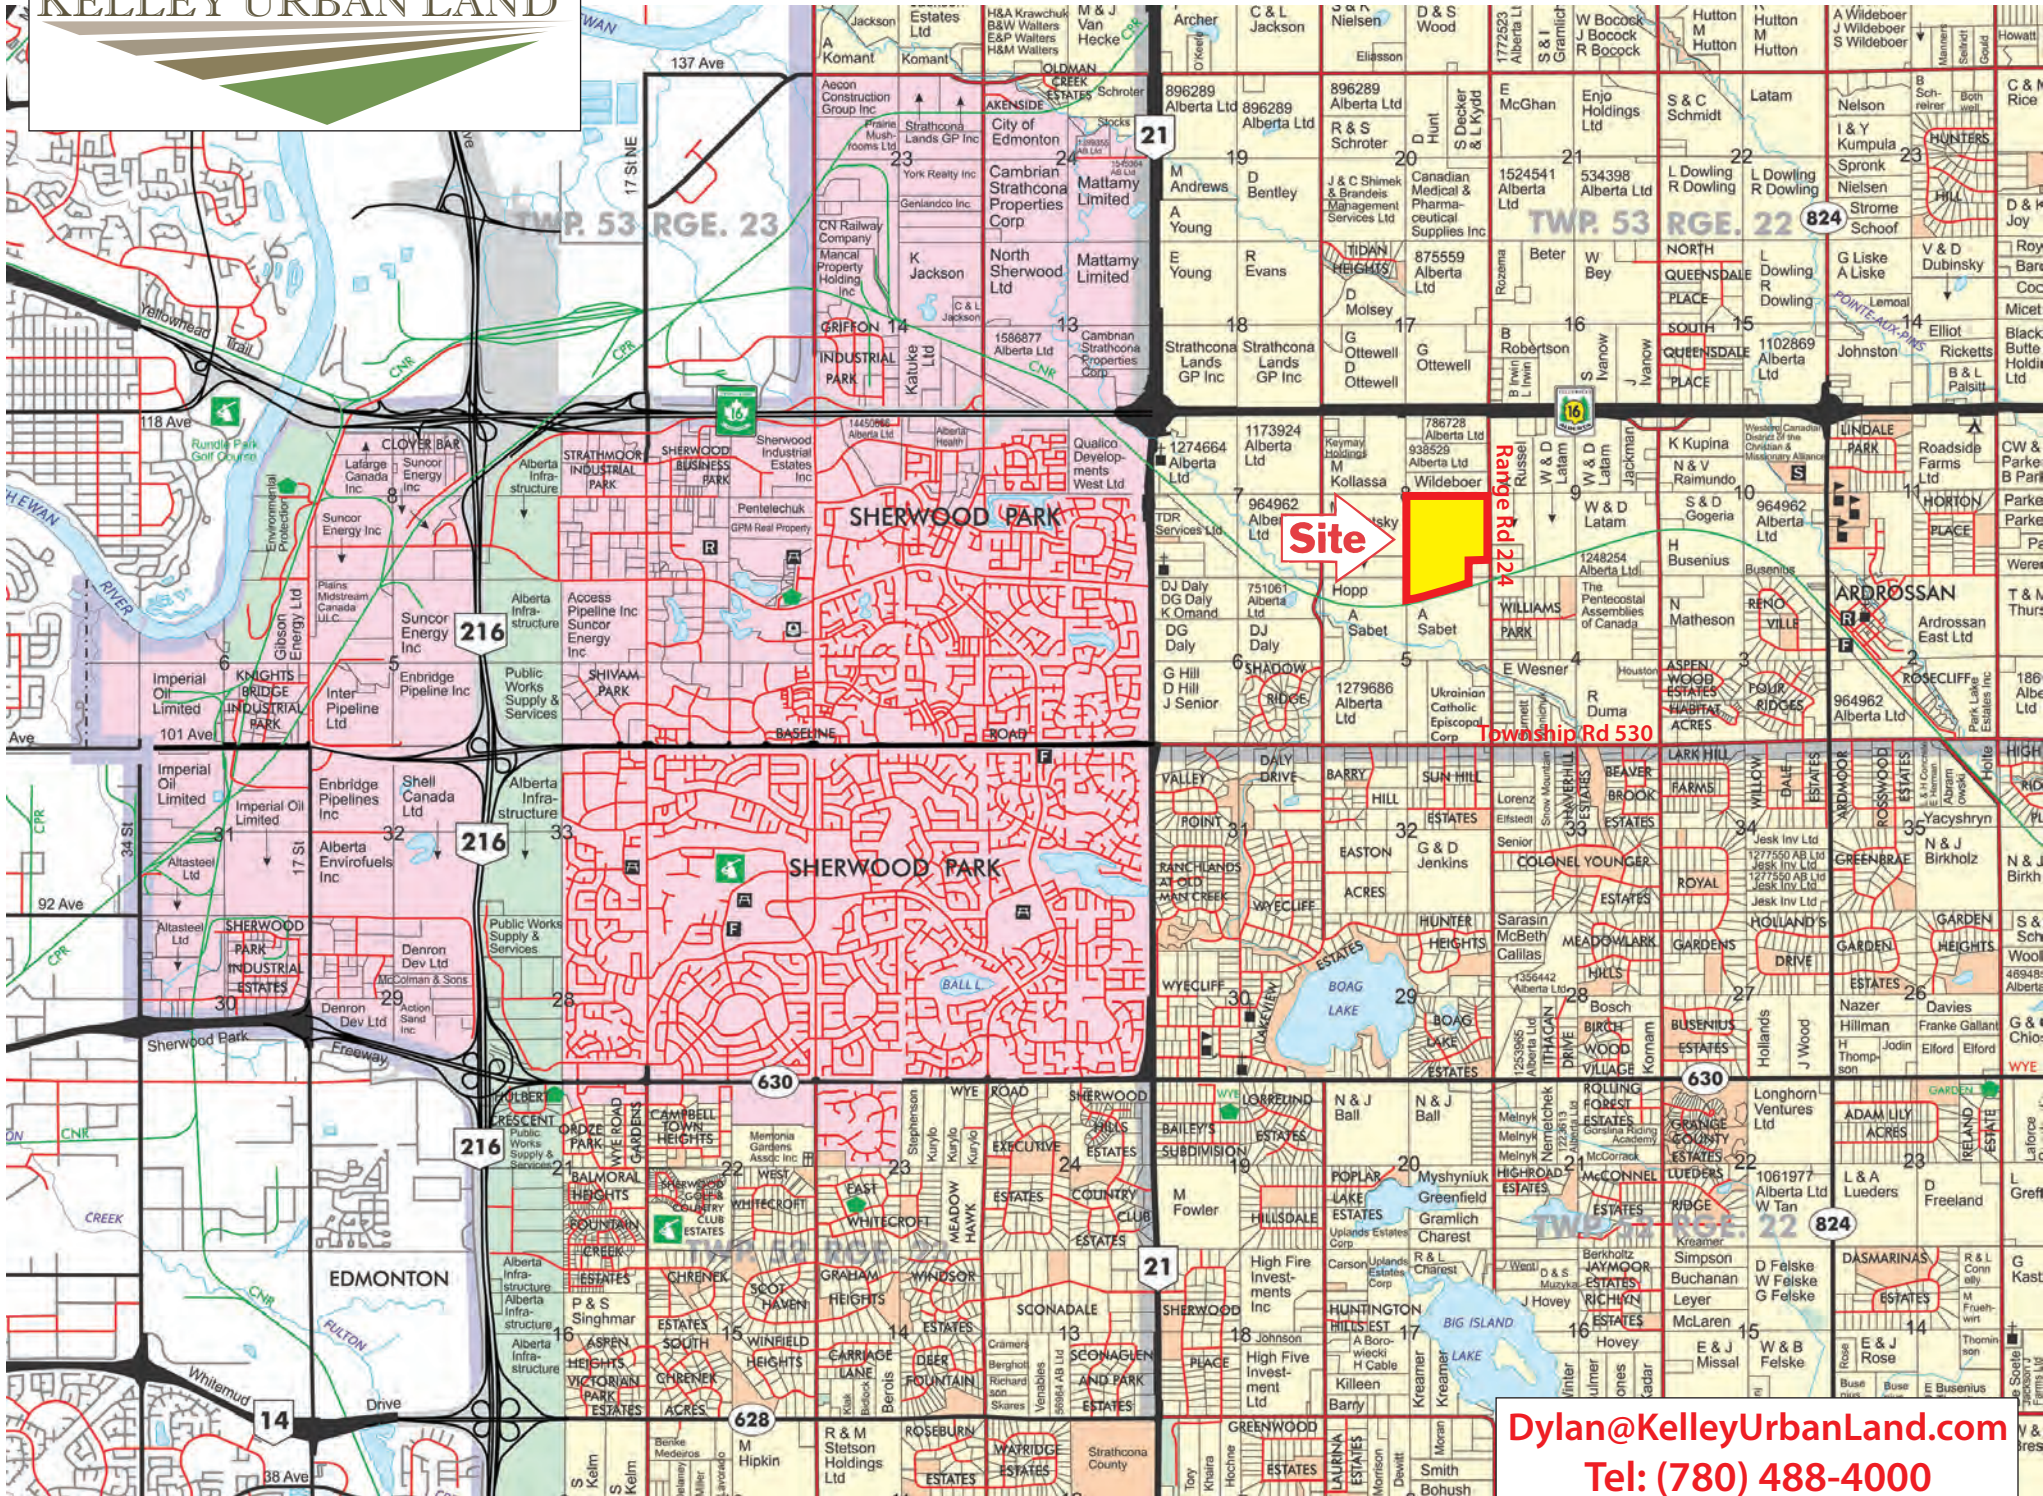

KELLEY URBAN LAND

Dylan@KelleyUrbanLand.com
Tel: (780) 488-4000