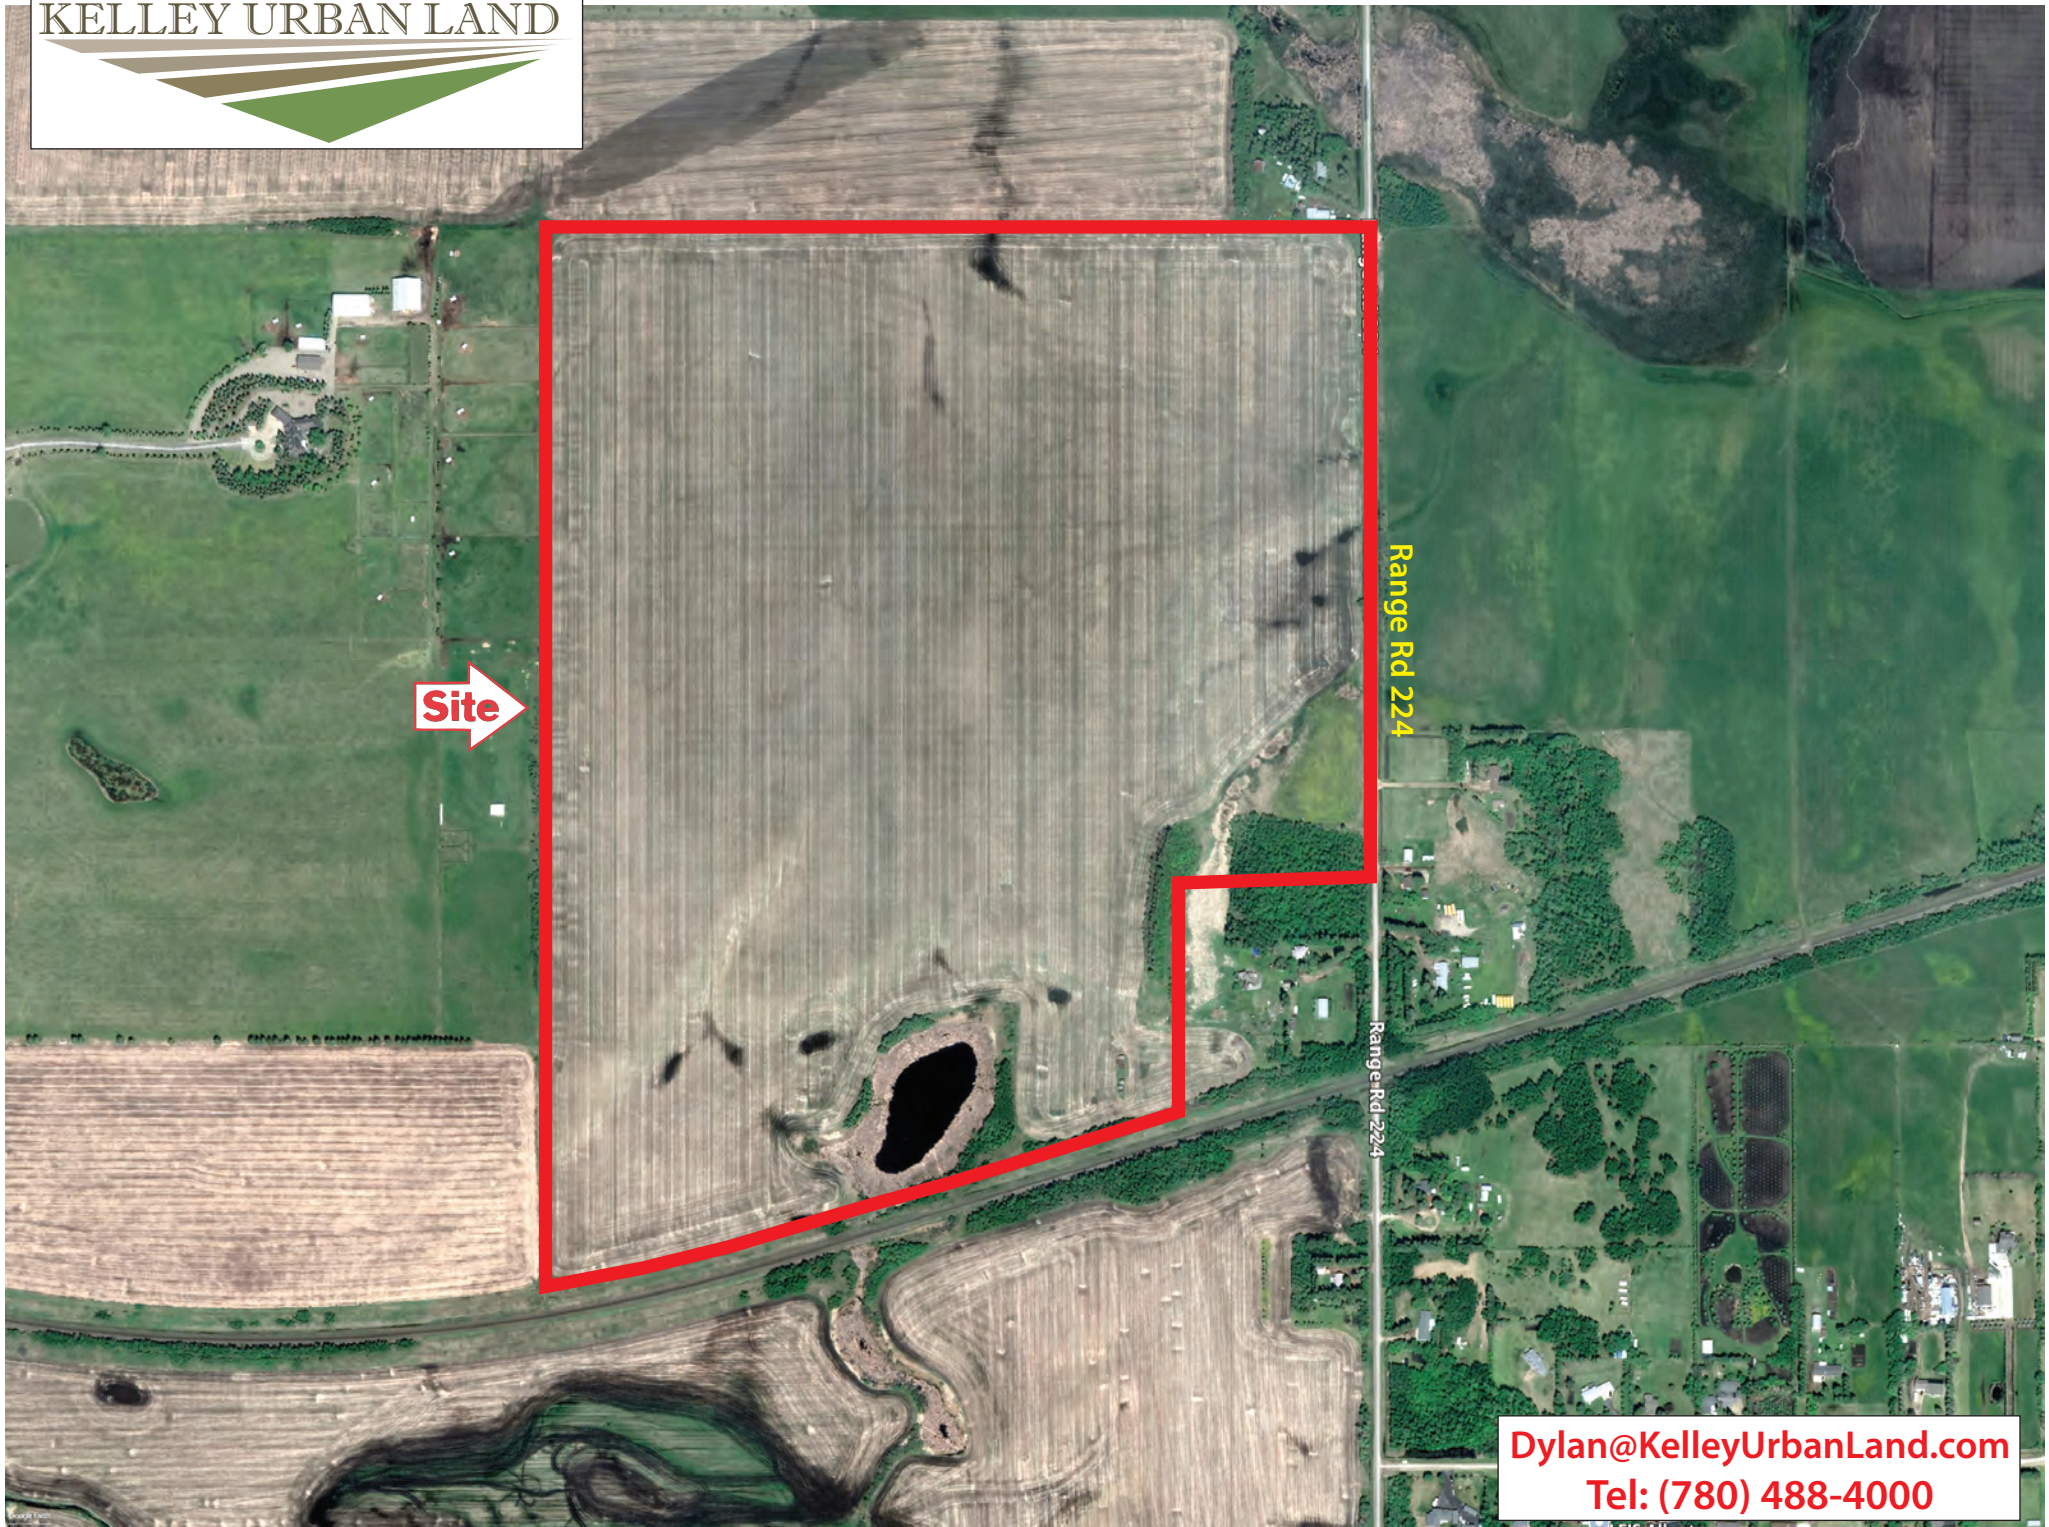

MERIDIAN LAND

174.7 Acres East Sherwood Park

174.7 Acres ... Strathcona County

© 2019 Kelley Urban Land

MERIDIAN LAND

Acres: 174.7 Acres

Price: \$4,300,000

Price/Acre: \$24,614 /Acre

- Features:*
- *Near New areas of Cambrian and Bremner will reshape this area with massive potential for this site !!*
 - *Trunk Lines for Sanitary & Water are Nearby !*
 - *½ Mile East of Sherwood Park !*
 - *Great for Business/Industrial Site !*

Site

Range Rd 224

Range Rd 224

Dylan@KelleyUrbanLand.com
Tel: (780) 488-4000

SHERWOOD
PARK

Site

Range Rd 224

Township Rd 530