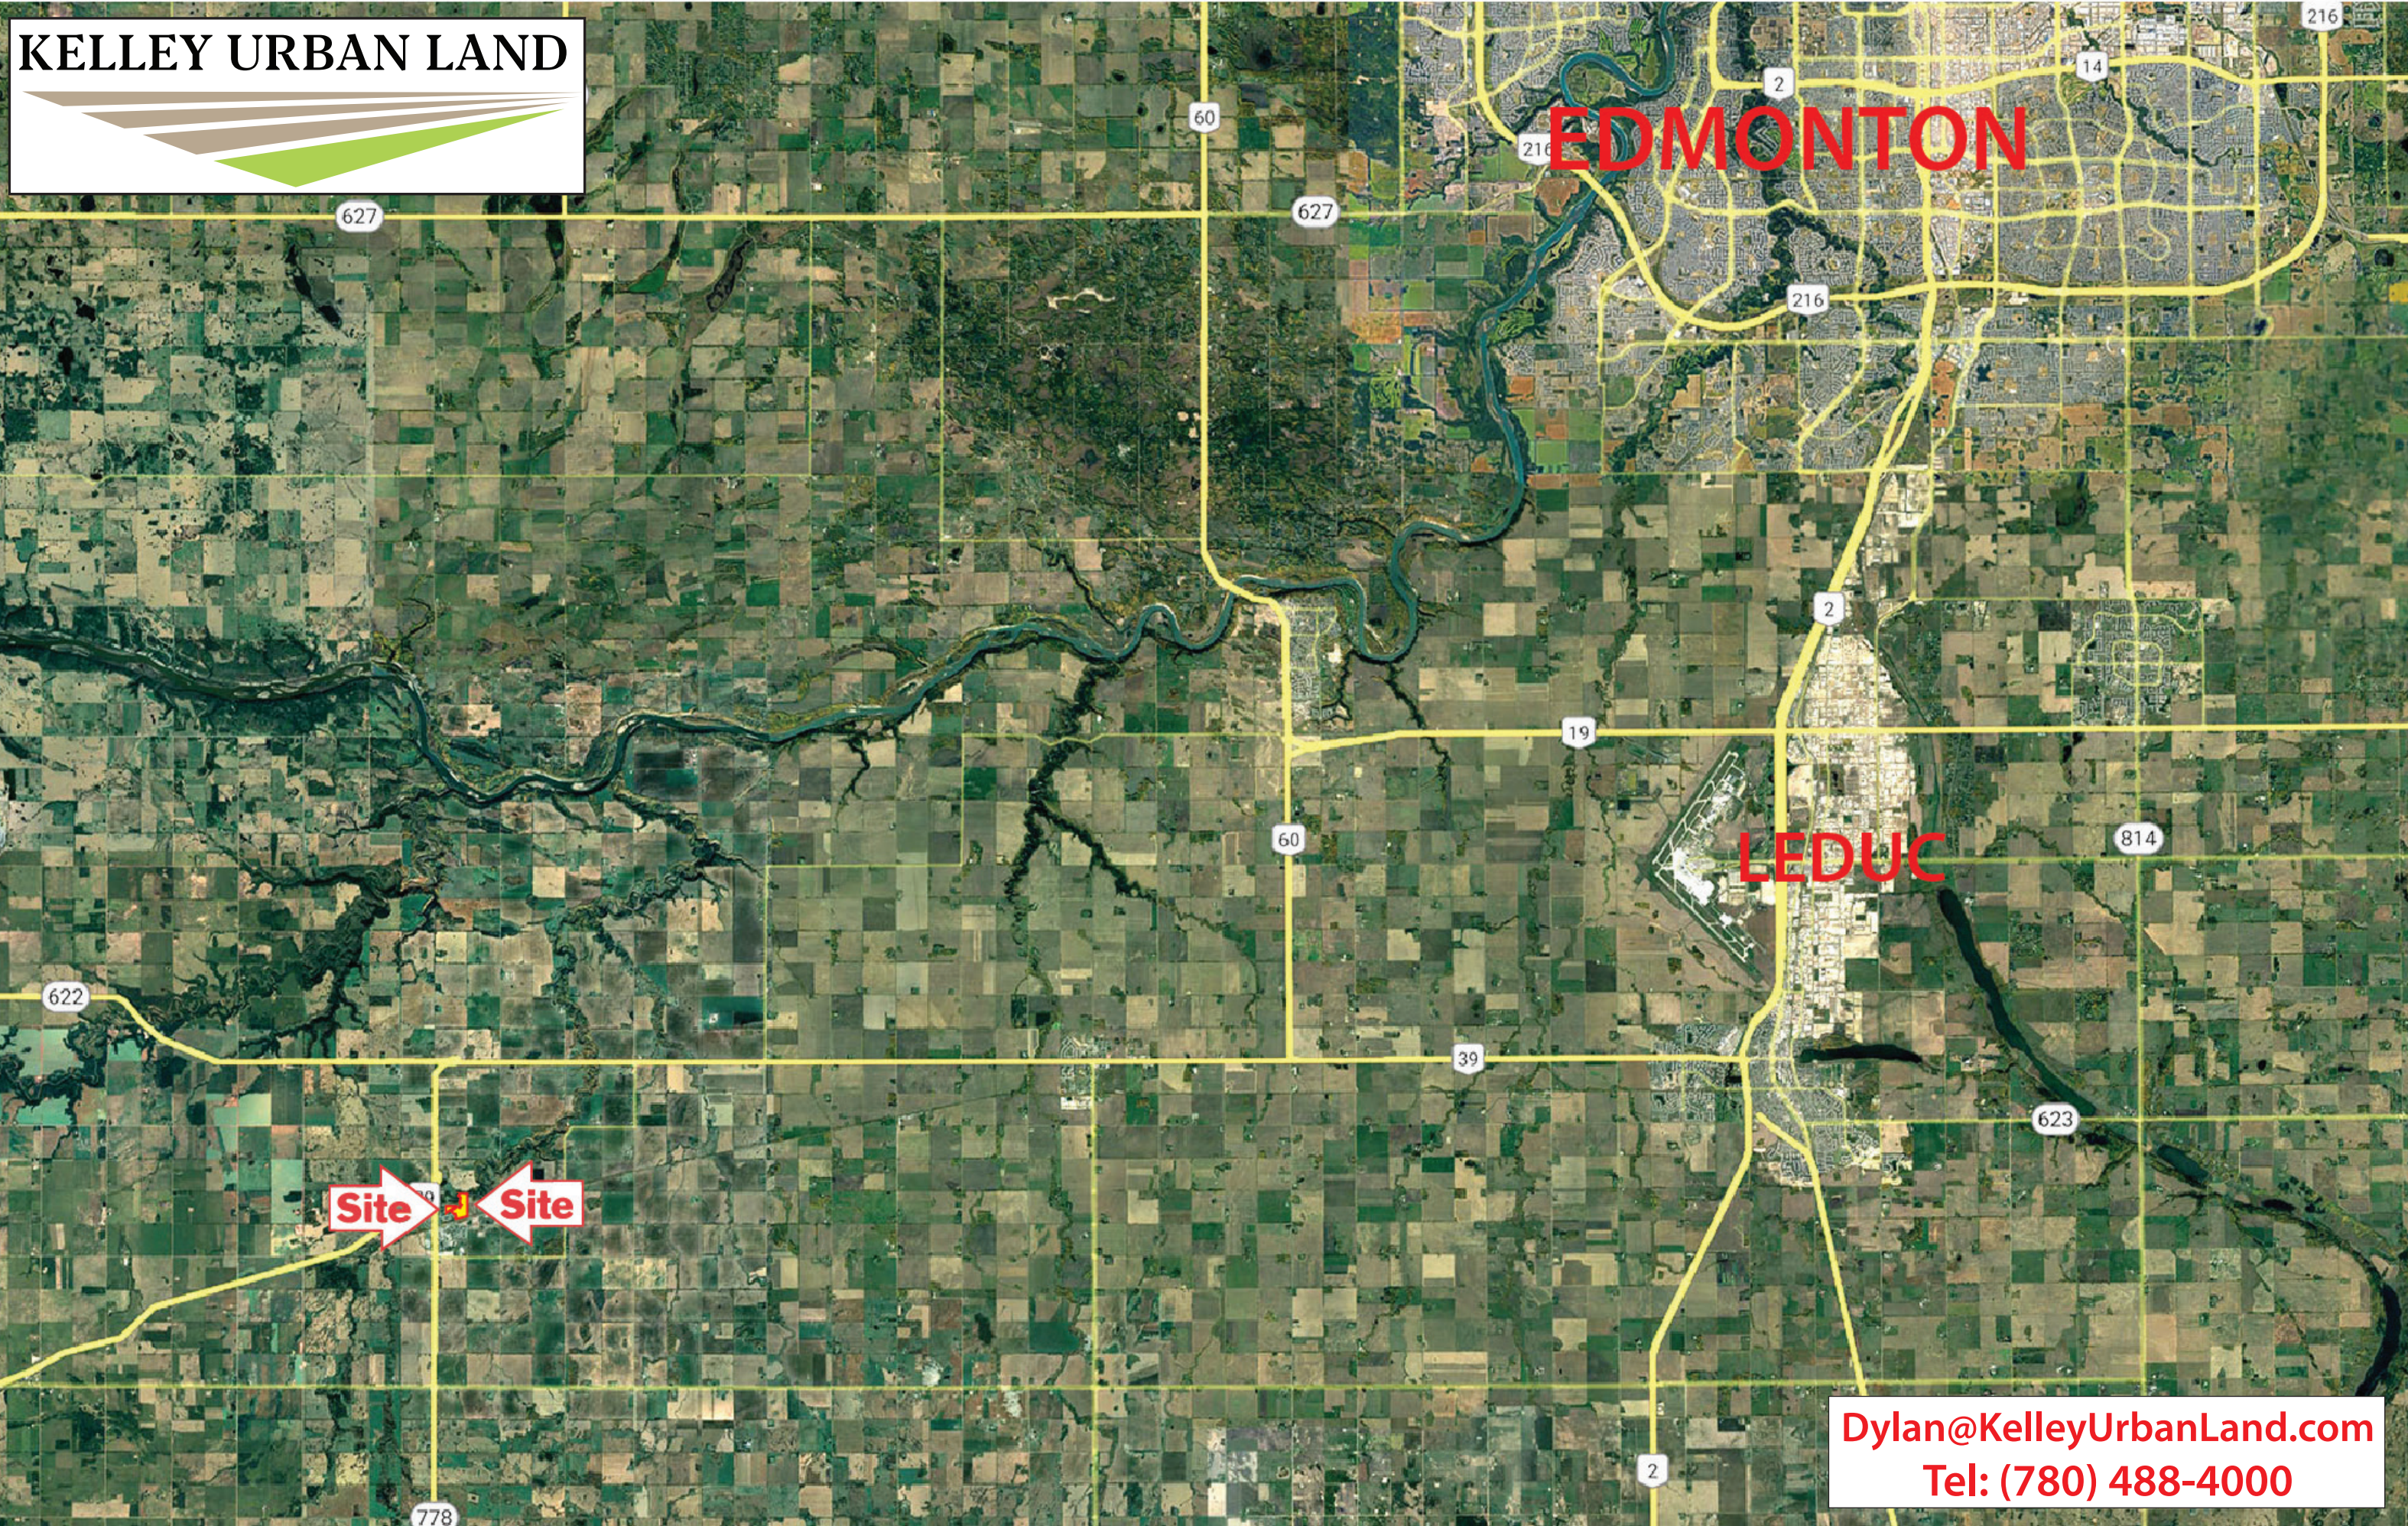

KELLEY URBAN LAND

Dylan@KelleyUrbanLand.com
Tel: (780) 488-4000