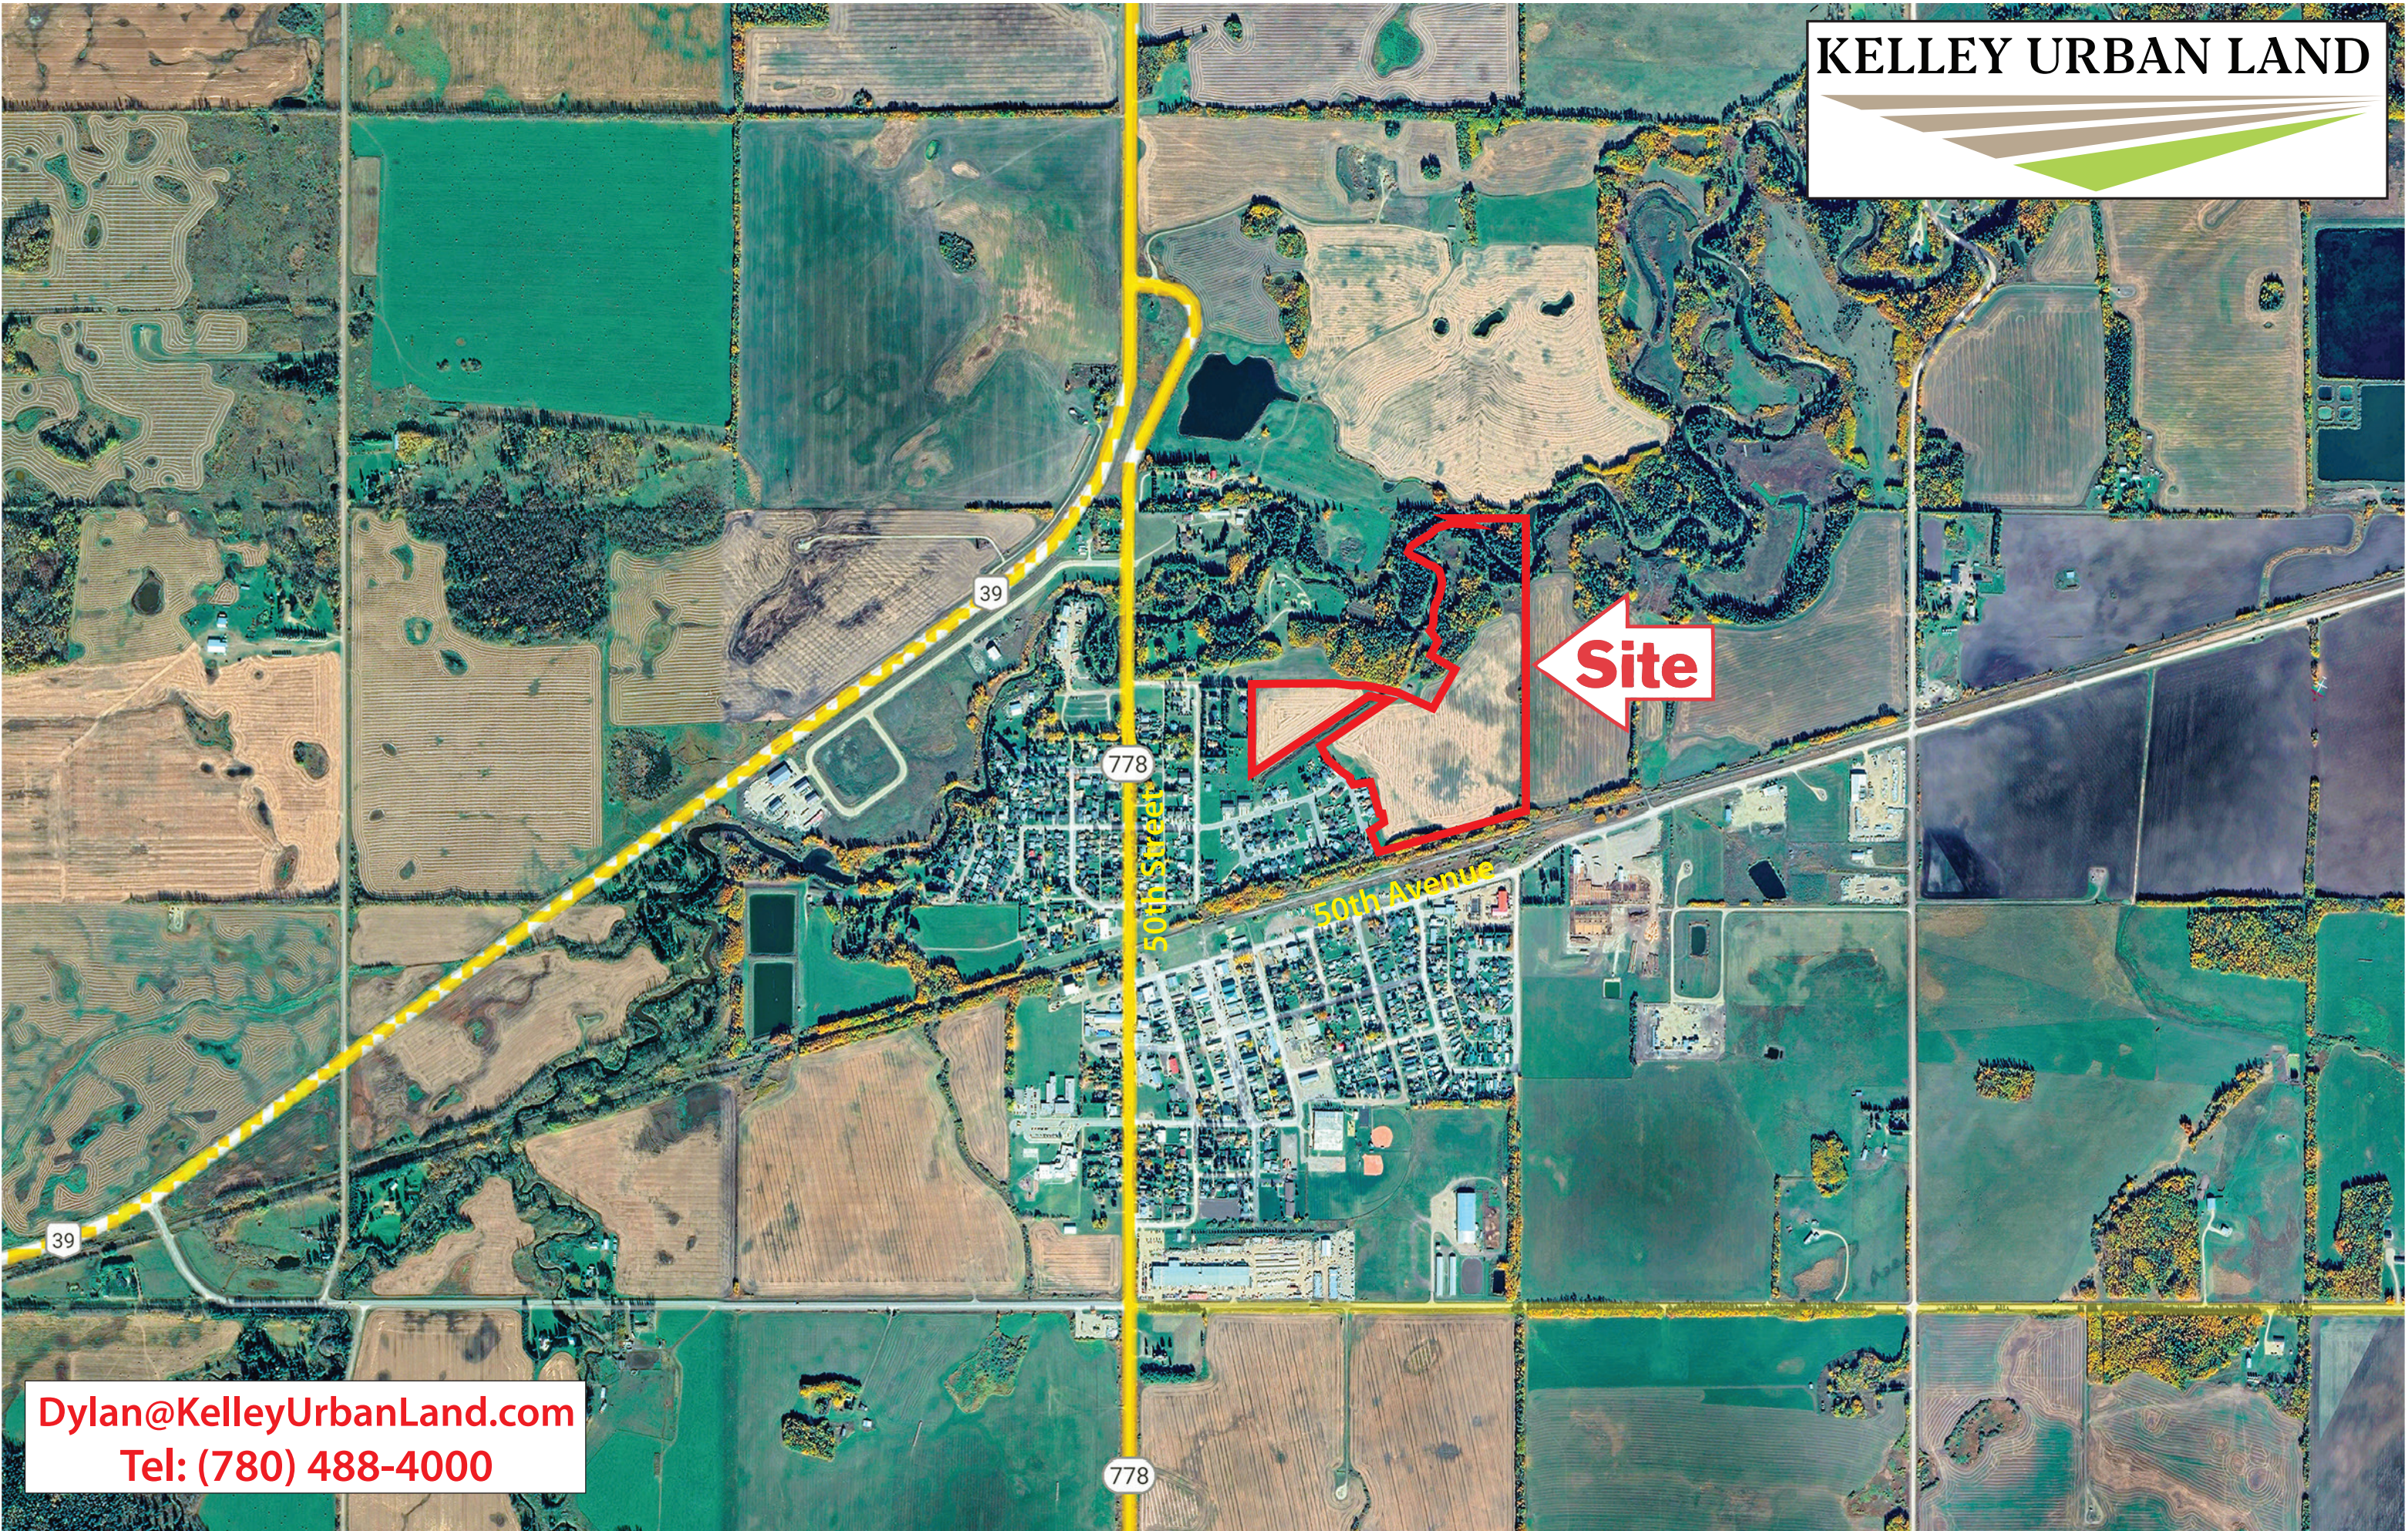

KELLEY URBAN LAND

Dylan@KelleyUrbanLand.com
Tel: (780) 488-4000