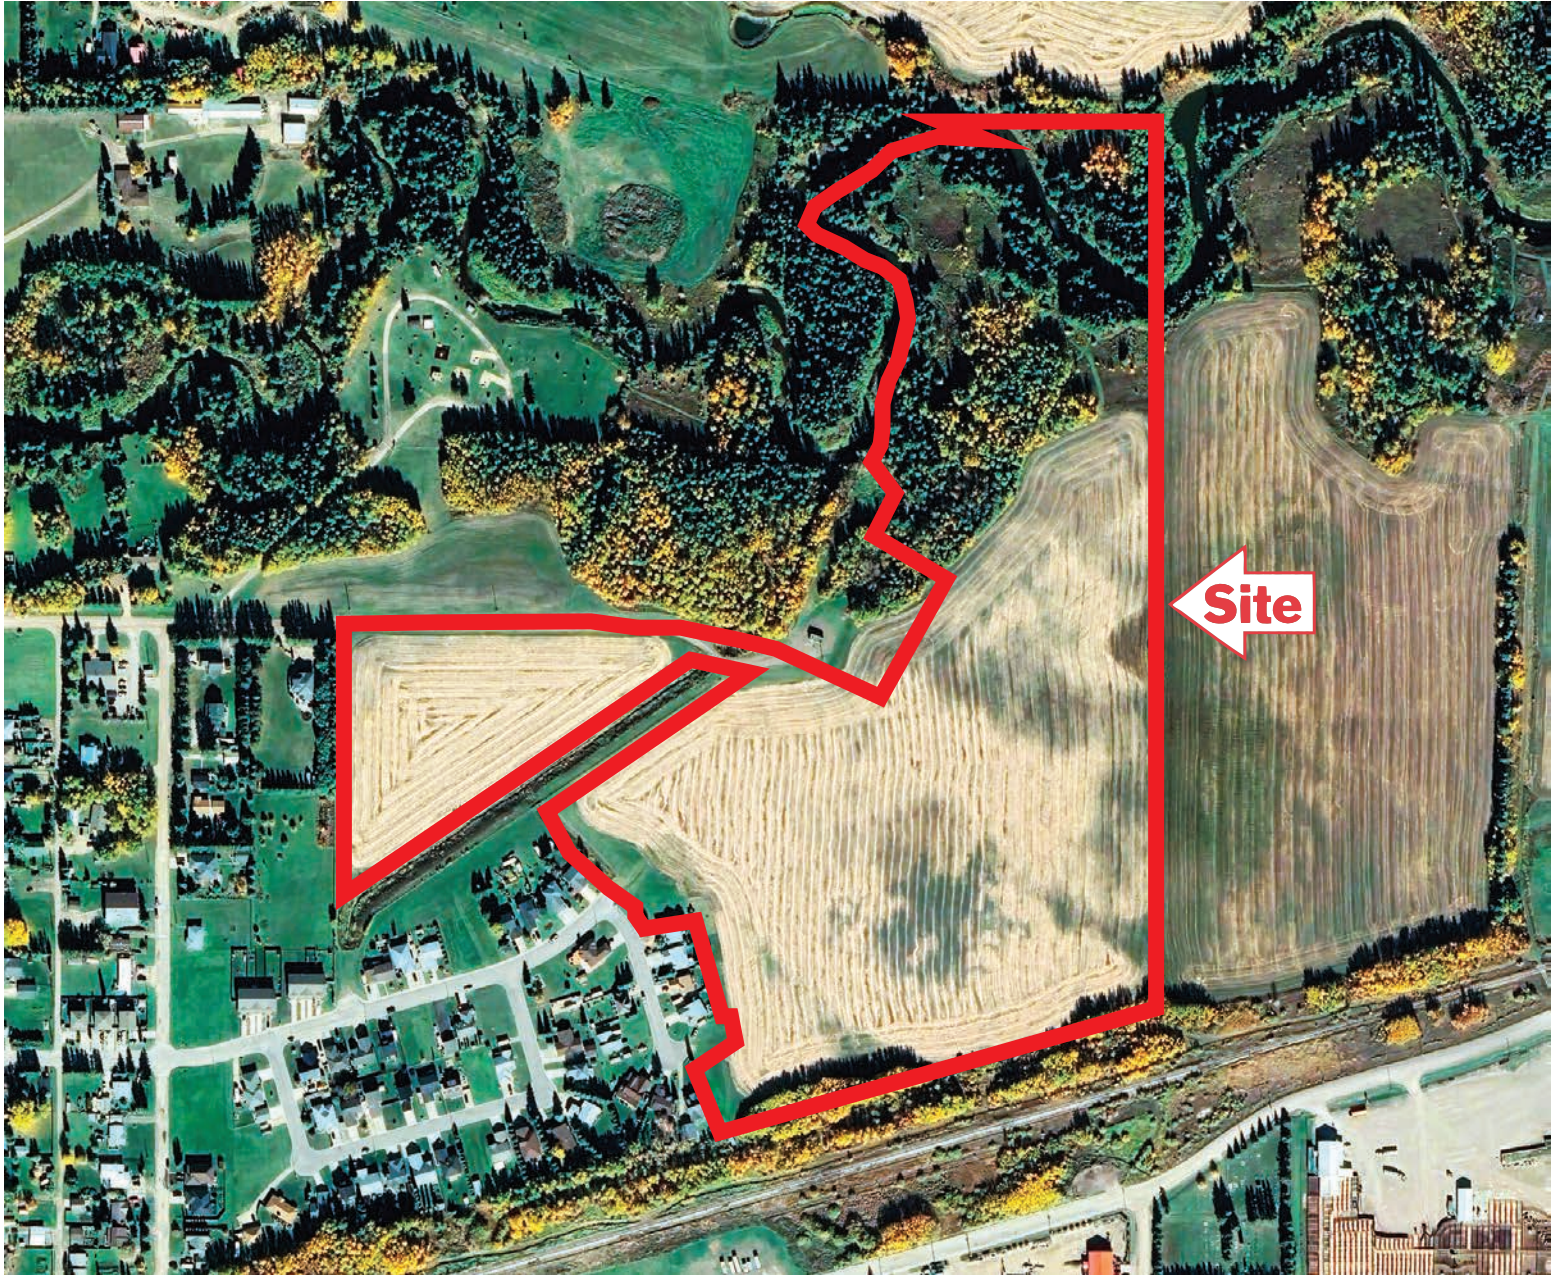

# Thorsby Meadow

50.57 Acres **Thorsby**

Alberta, Thorsby

# Thorsby Meadow

---

50.57 Acres **Thorsby**

*Price:* \$350,000

*Price/Acre:* \$6,921

*Acre:* 50.57

*Features:*

- *Located 25 minutes west of the Edmonton International Airport and the City of Leduc!*
- *Great Potential . . . Great Investment in Alberta!*