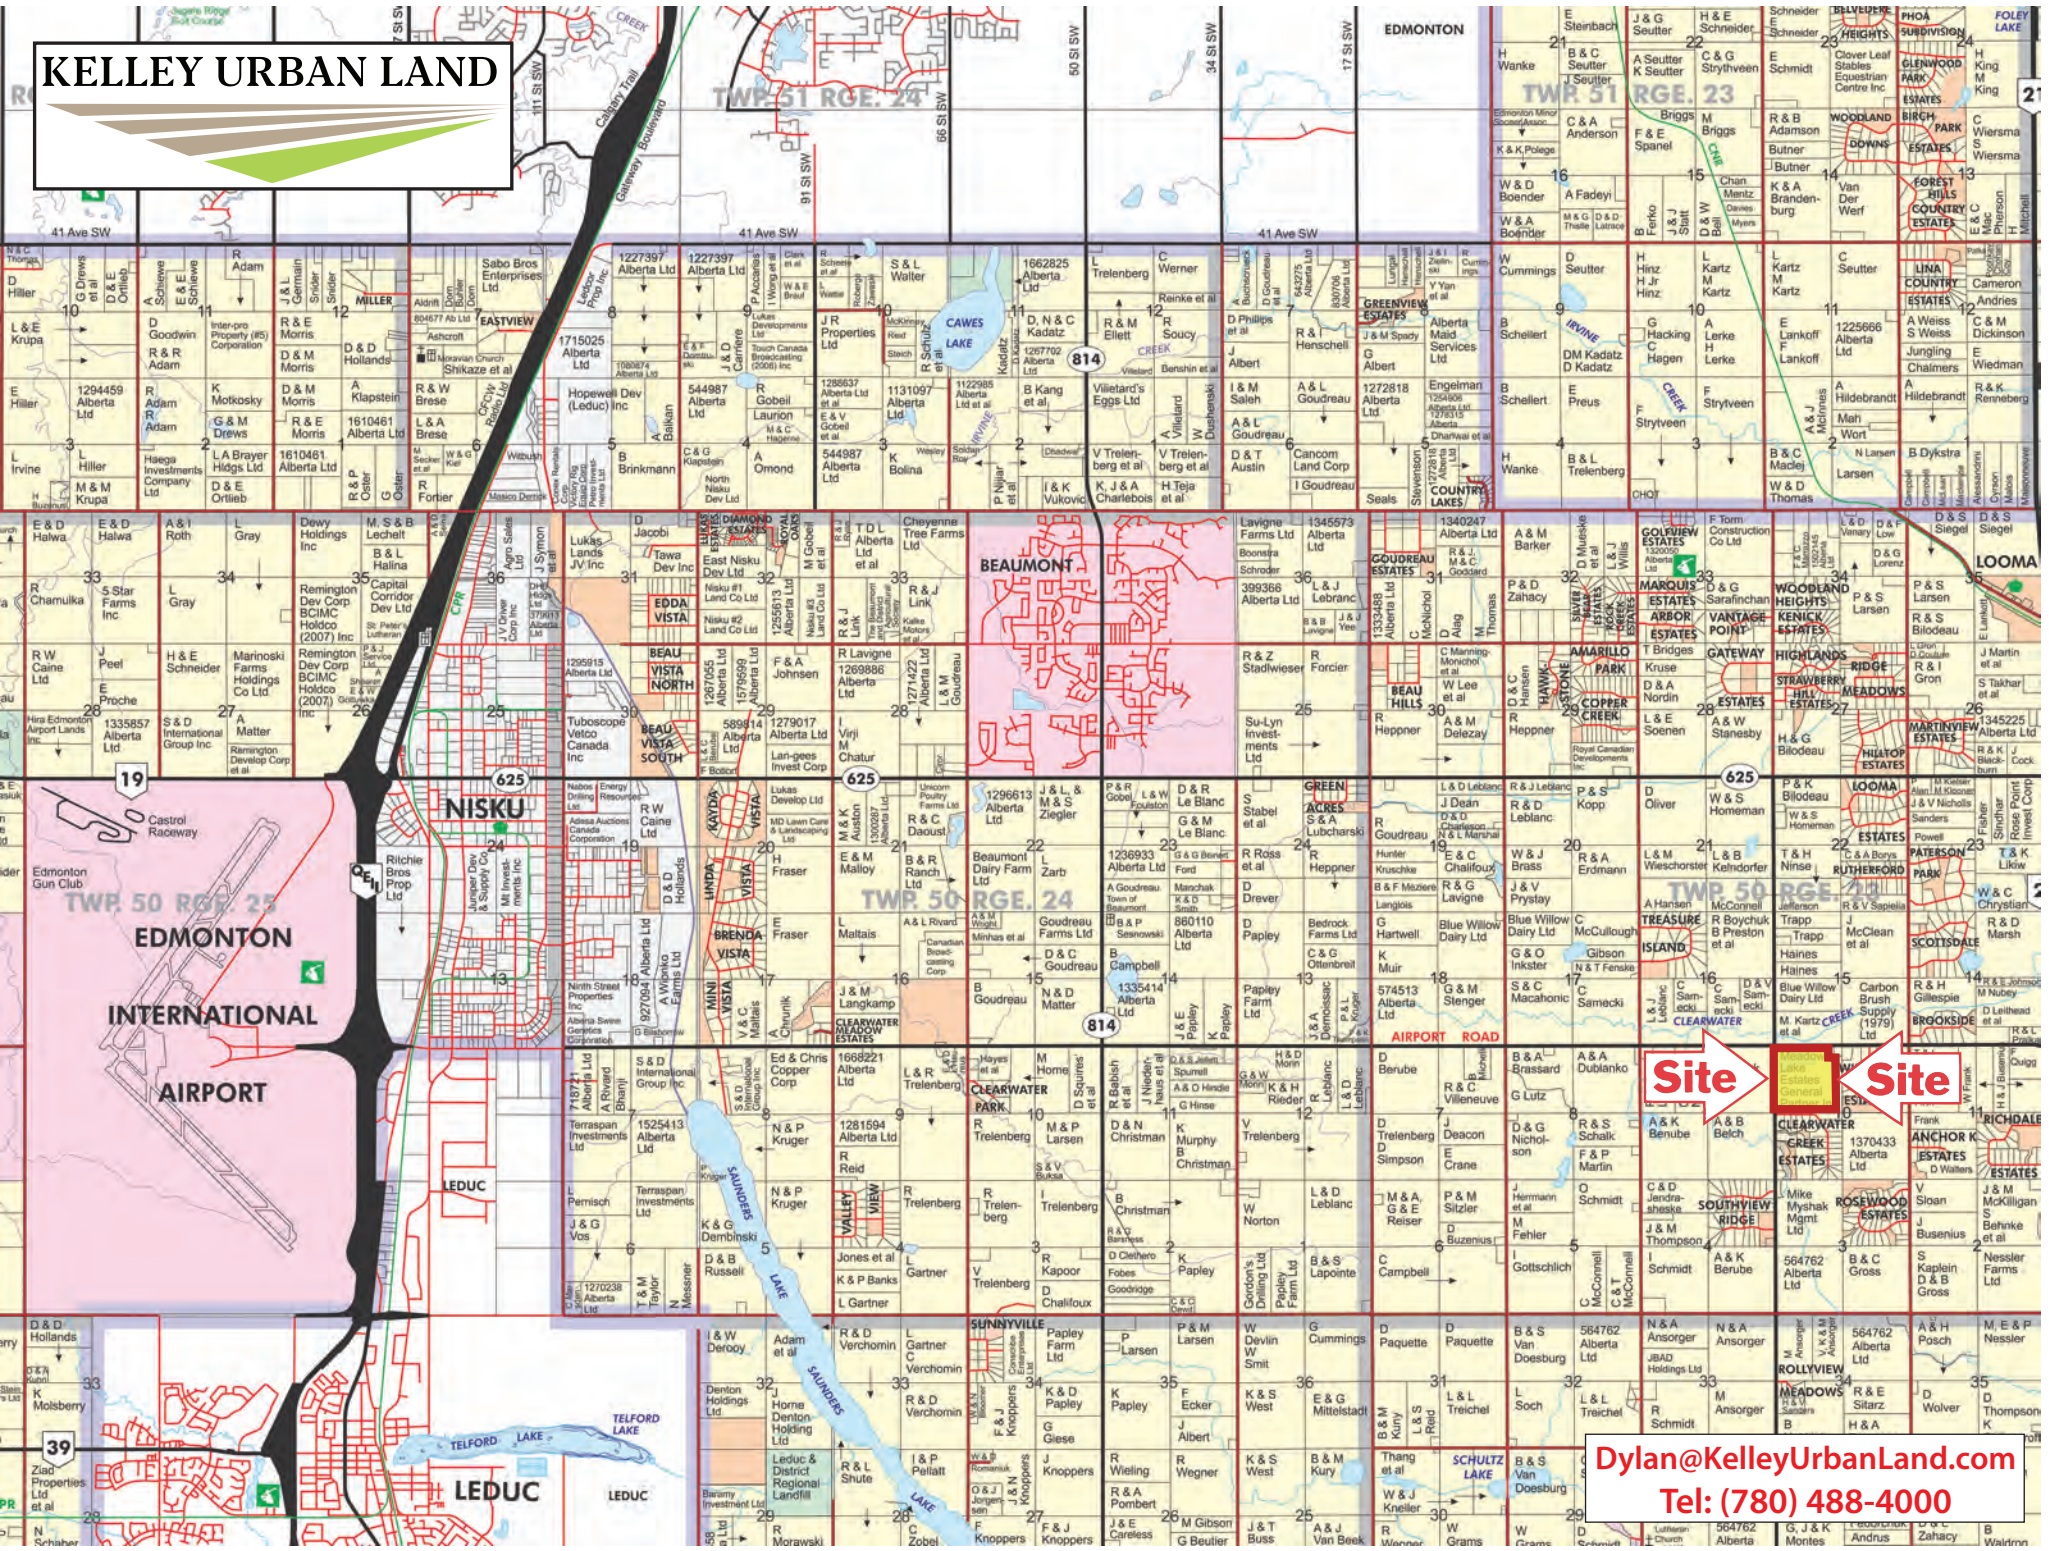

KELLEY URBAN LAND

Site

Site

Dylan@KelleyUrbanLand.com
Tel: (780) 488-4000