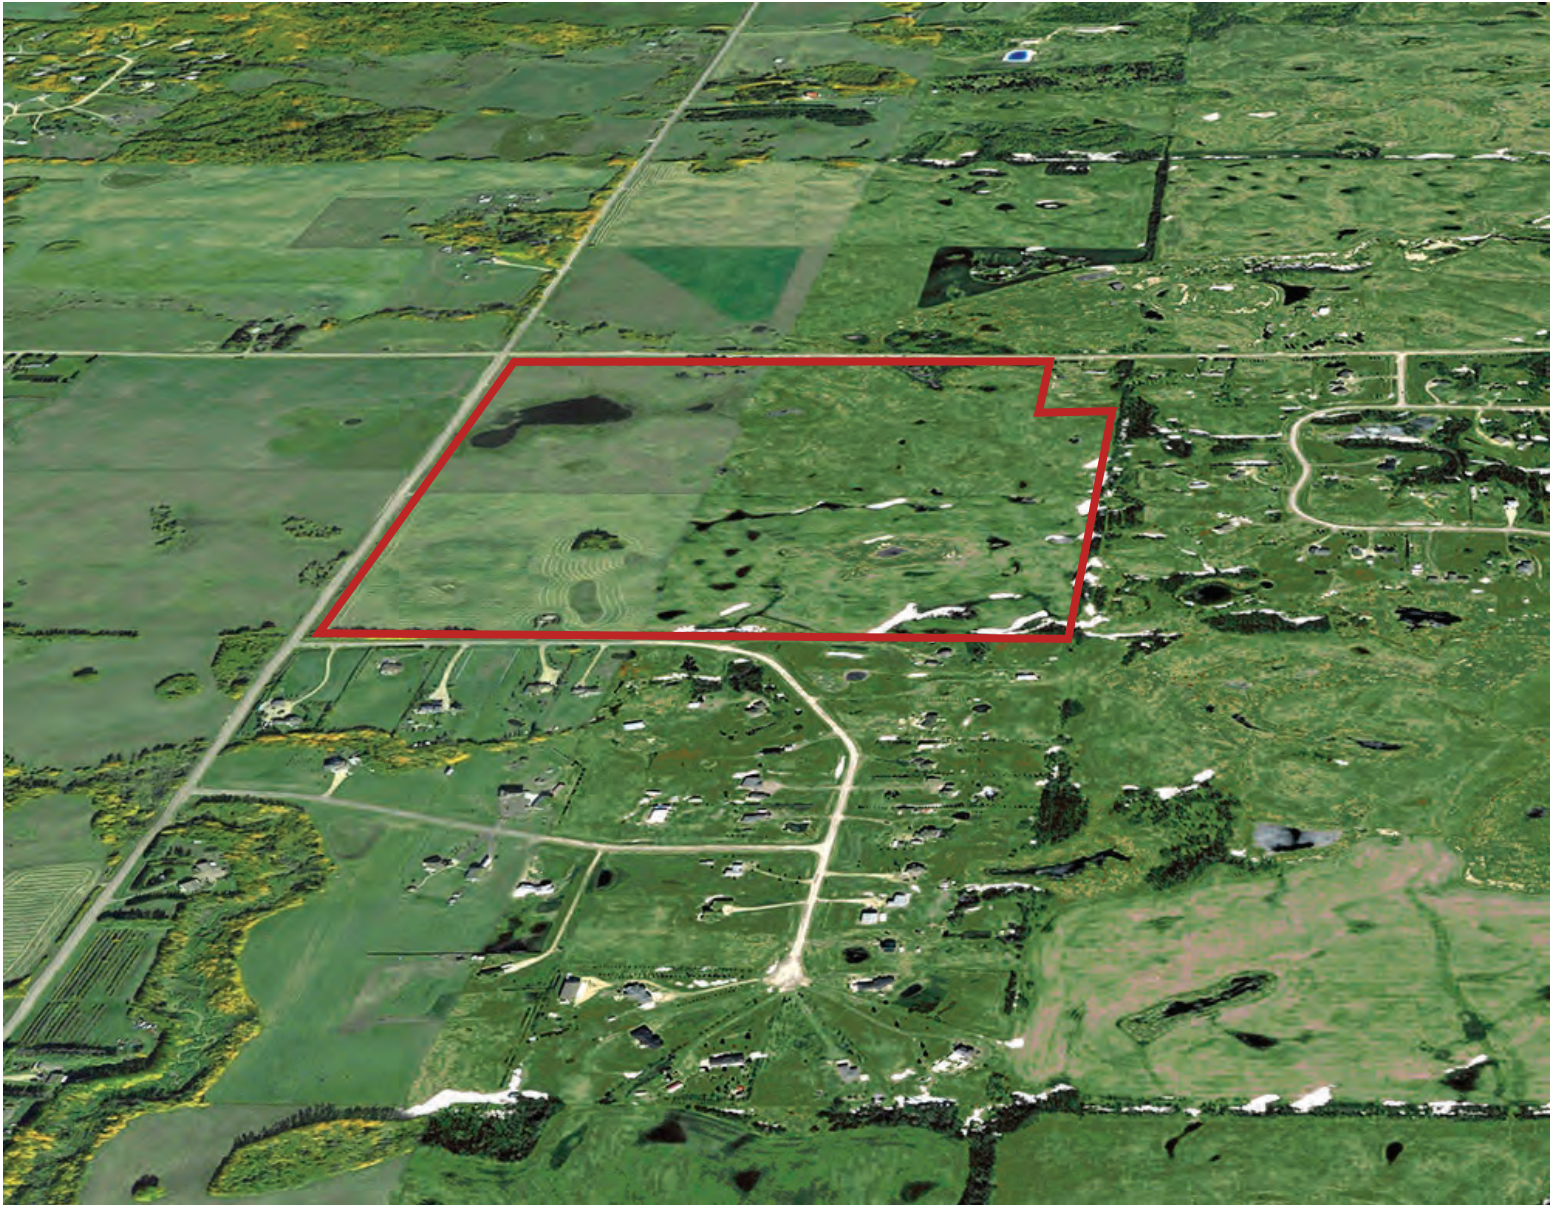

Meadow Lake

128.2 Acres **Leduc County**

Meadow Lake

Acres: 128.2 Acres

Price: \$1,650,000

Price/Acre: \$12,871 / Acre

Features:

- Highly productive farmland!
- Great Location with proximity to highway 21 and Beaumont !!
- Located on Airport Road !!
- 7 Minutes to Beaumont !
- 12 Minutes to Airport !
- Lake Included !