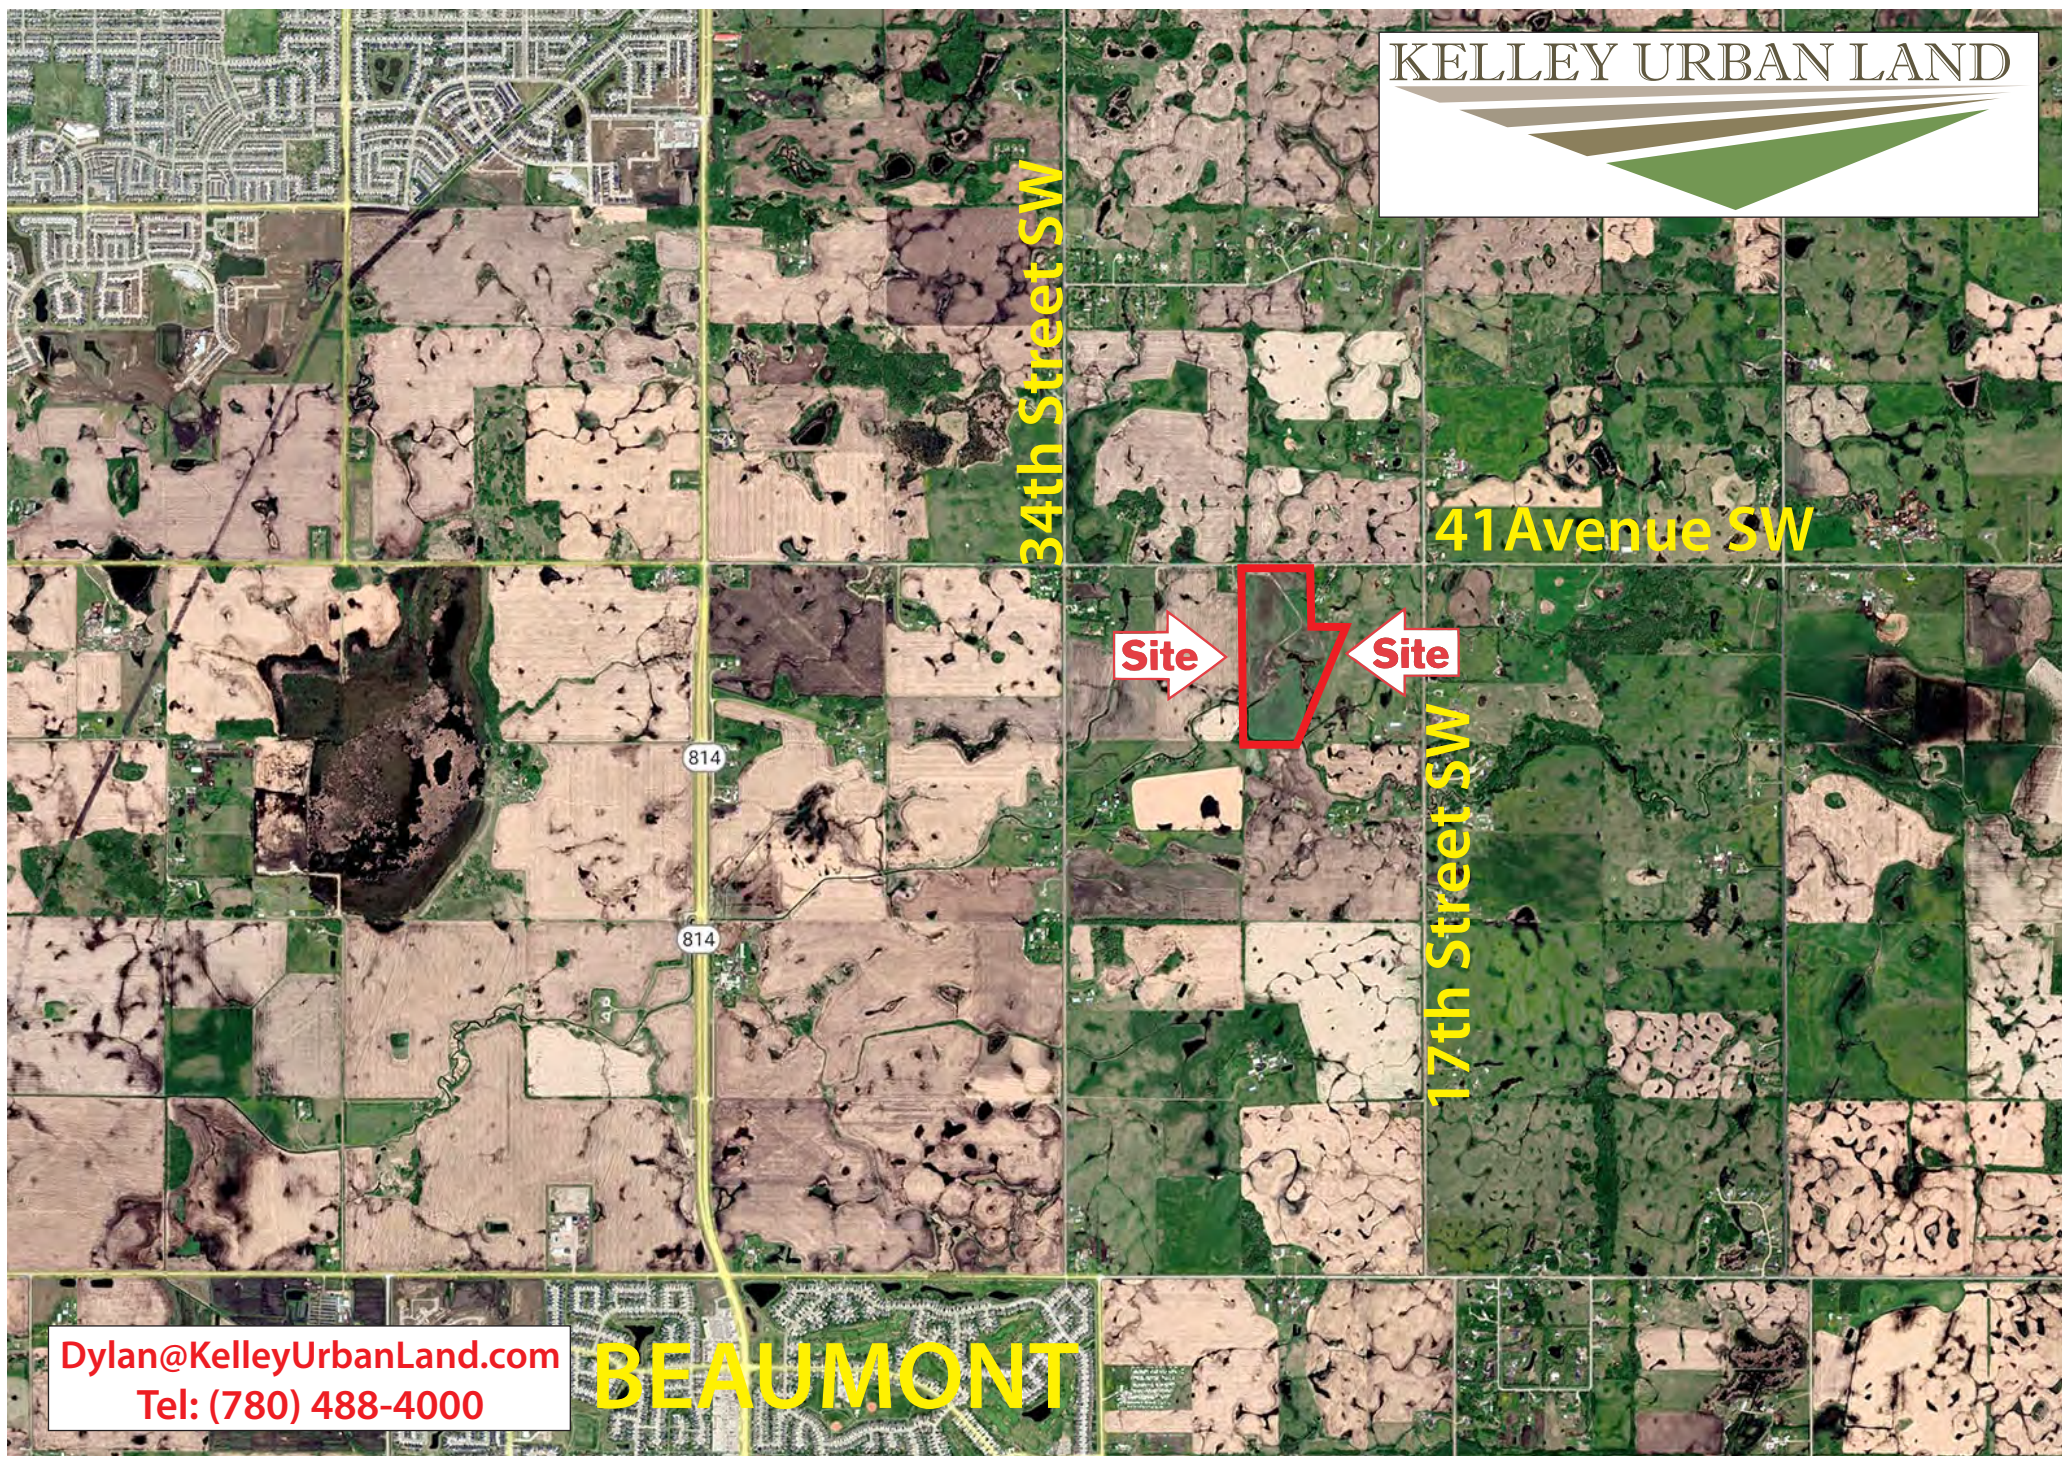

34th Street SW

41 Avenue SW

Site

Site

17th Street SW

814

814

Dylan@KelleyUrbanLand.com
Tel: (780) 488-4000

BEAUMONT