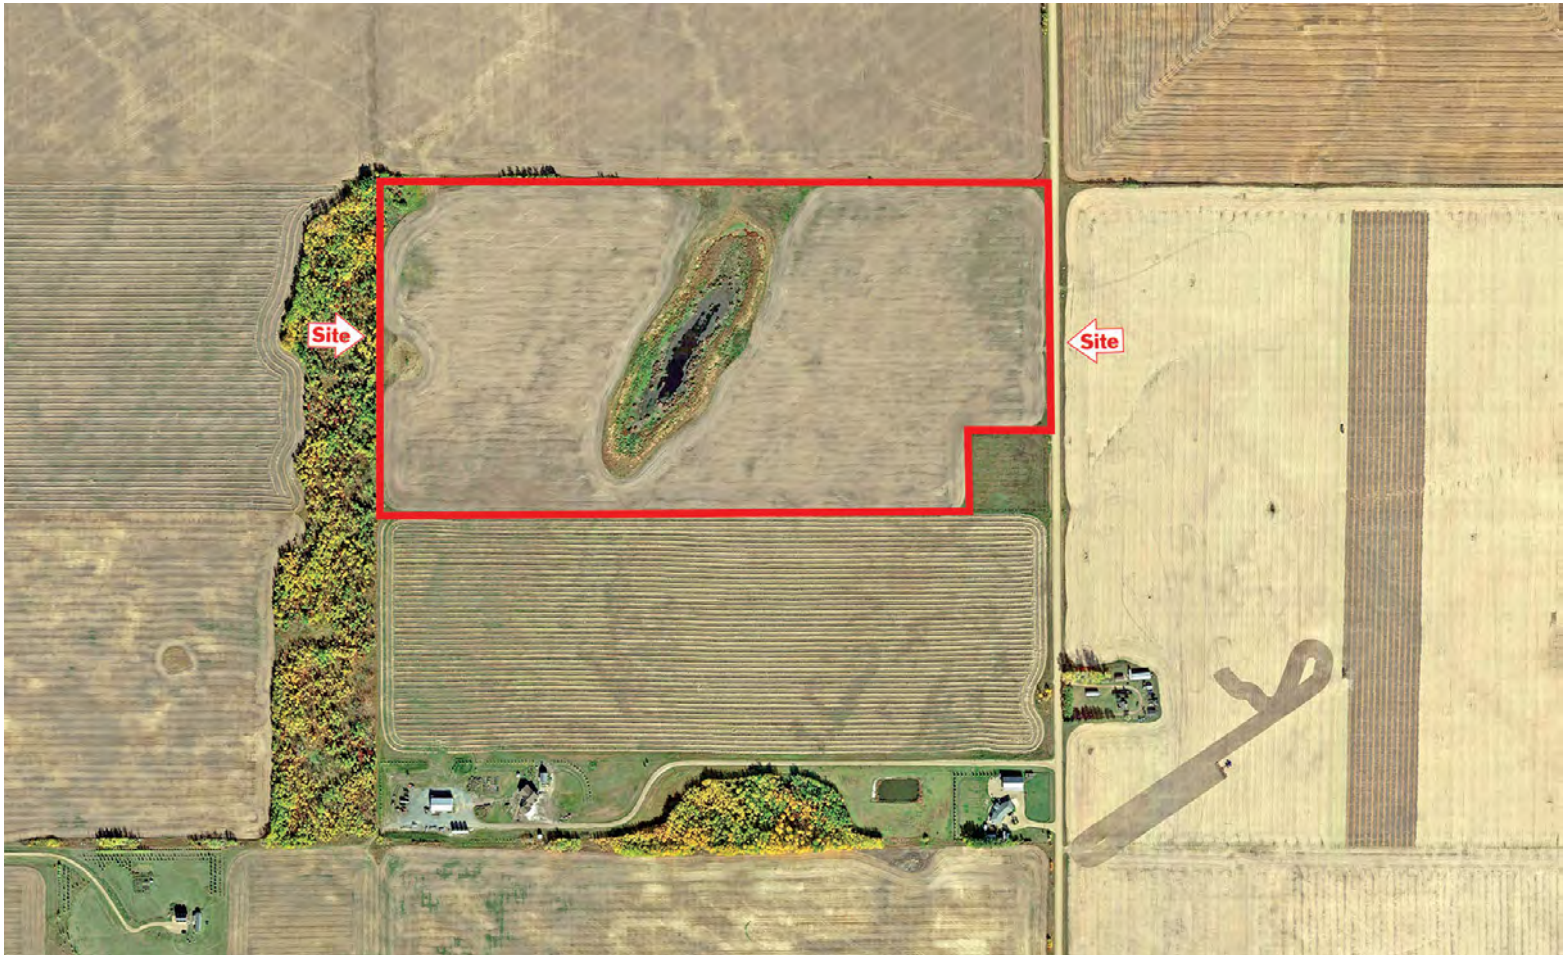

# STURGEON PLAINS

77.53 Acres Northeast Edmonton

77.53 Acres - Northeast Edmonton

INS\_2692\_1K.jpg

## STURGEON PLAINS

*Acres:* 77.53 Acres

*Price:* \$390,000

*Price/Acre:* \$5,030

- Features:*
- *65.8 Cultivable Acres !!*
  - *Very Productive Farmland !*
  - *#1 & 2 Soil !!*
  - *6 minutes to Gibbons !*

Site

Site

Site

28A

231

230

225

555