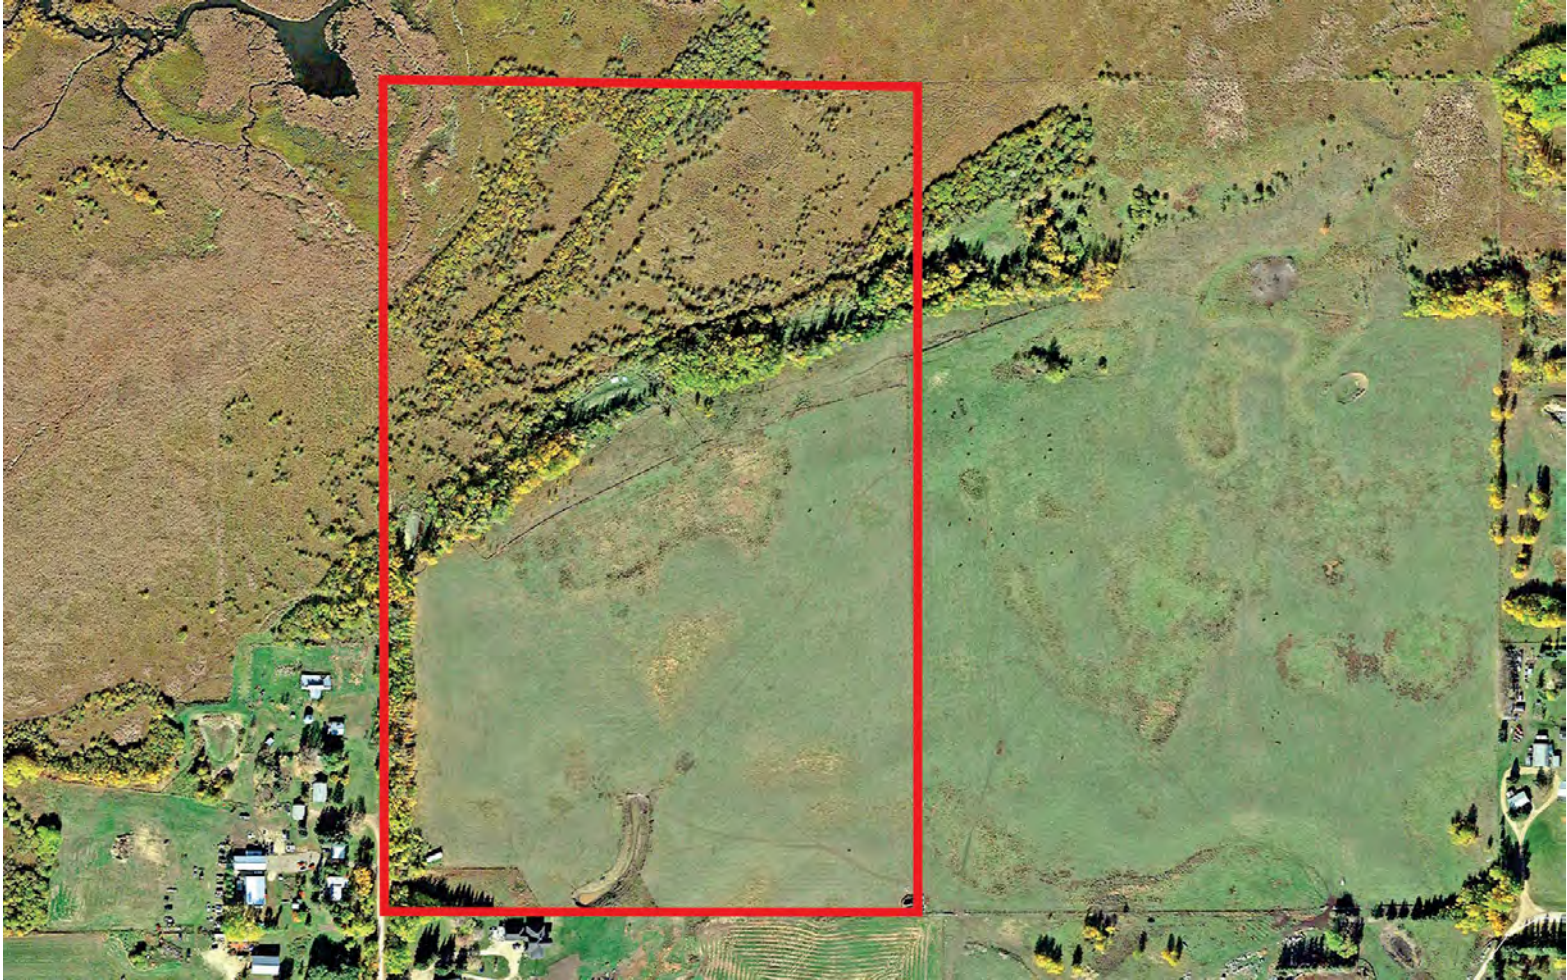

ATIM CREEK LAND

59.44Acres Parkland County

59.44 Acres - Parkland County

© 2002 Kelco

ATIM CREEK - PARKLAND COUNTY

60 ACRE PARCEL

Acres: 59.44

Price: \$400,000

Price/Acre: \$6,729 /Acre

- Features:*
- *Impressive Manions & Golf Course in area.*
 - *Secluded ... yet only one mile North of Yellowhead.*
 - *Excellent access to Anthony Henday & Yellowhead !*
 - *Fantastic Natural Setting for High-end Residential Development !*

Site

Site

SPRUCE GROVE

ACHESON