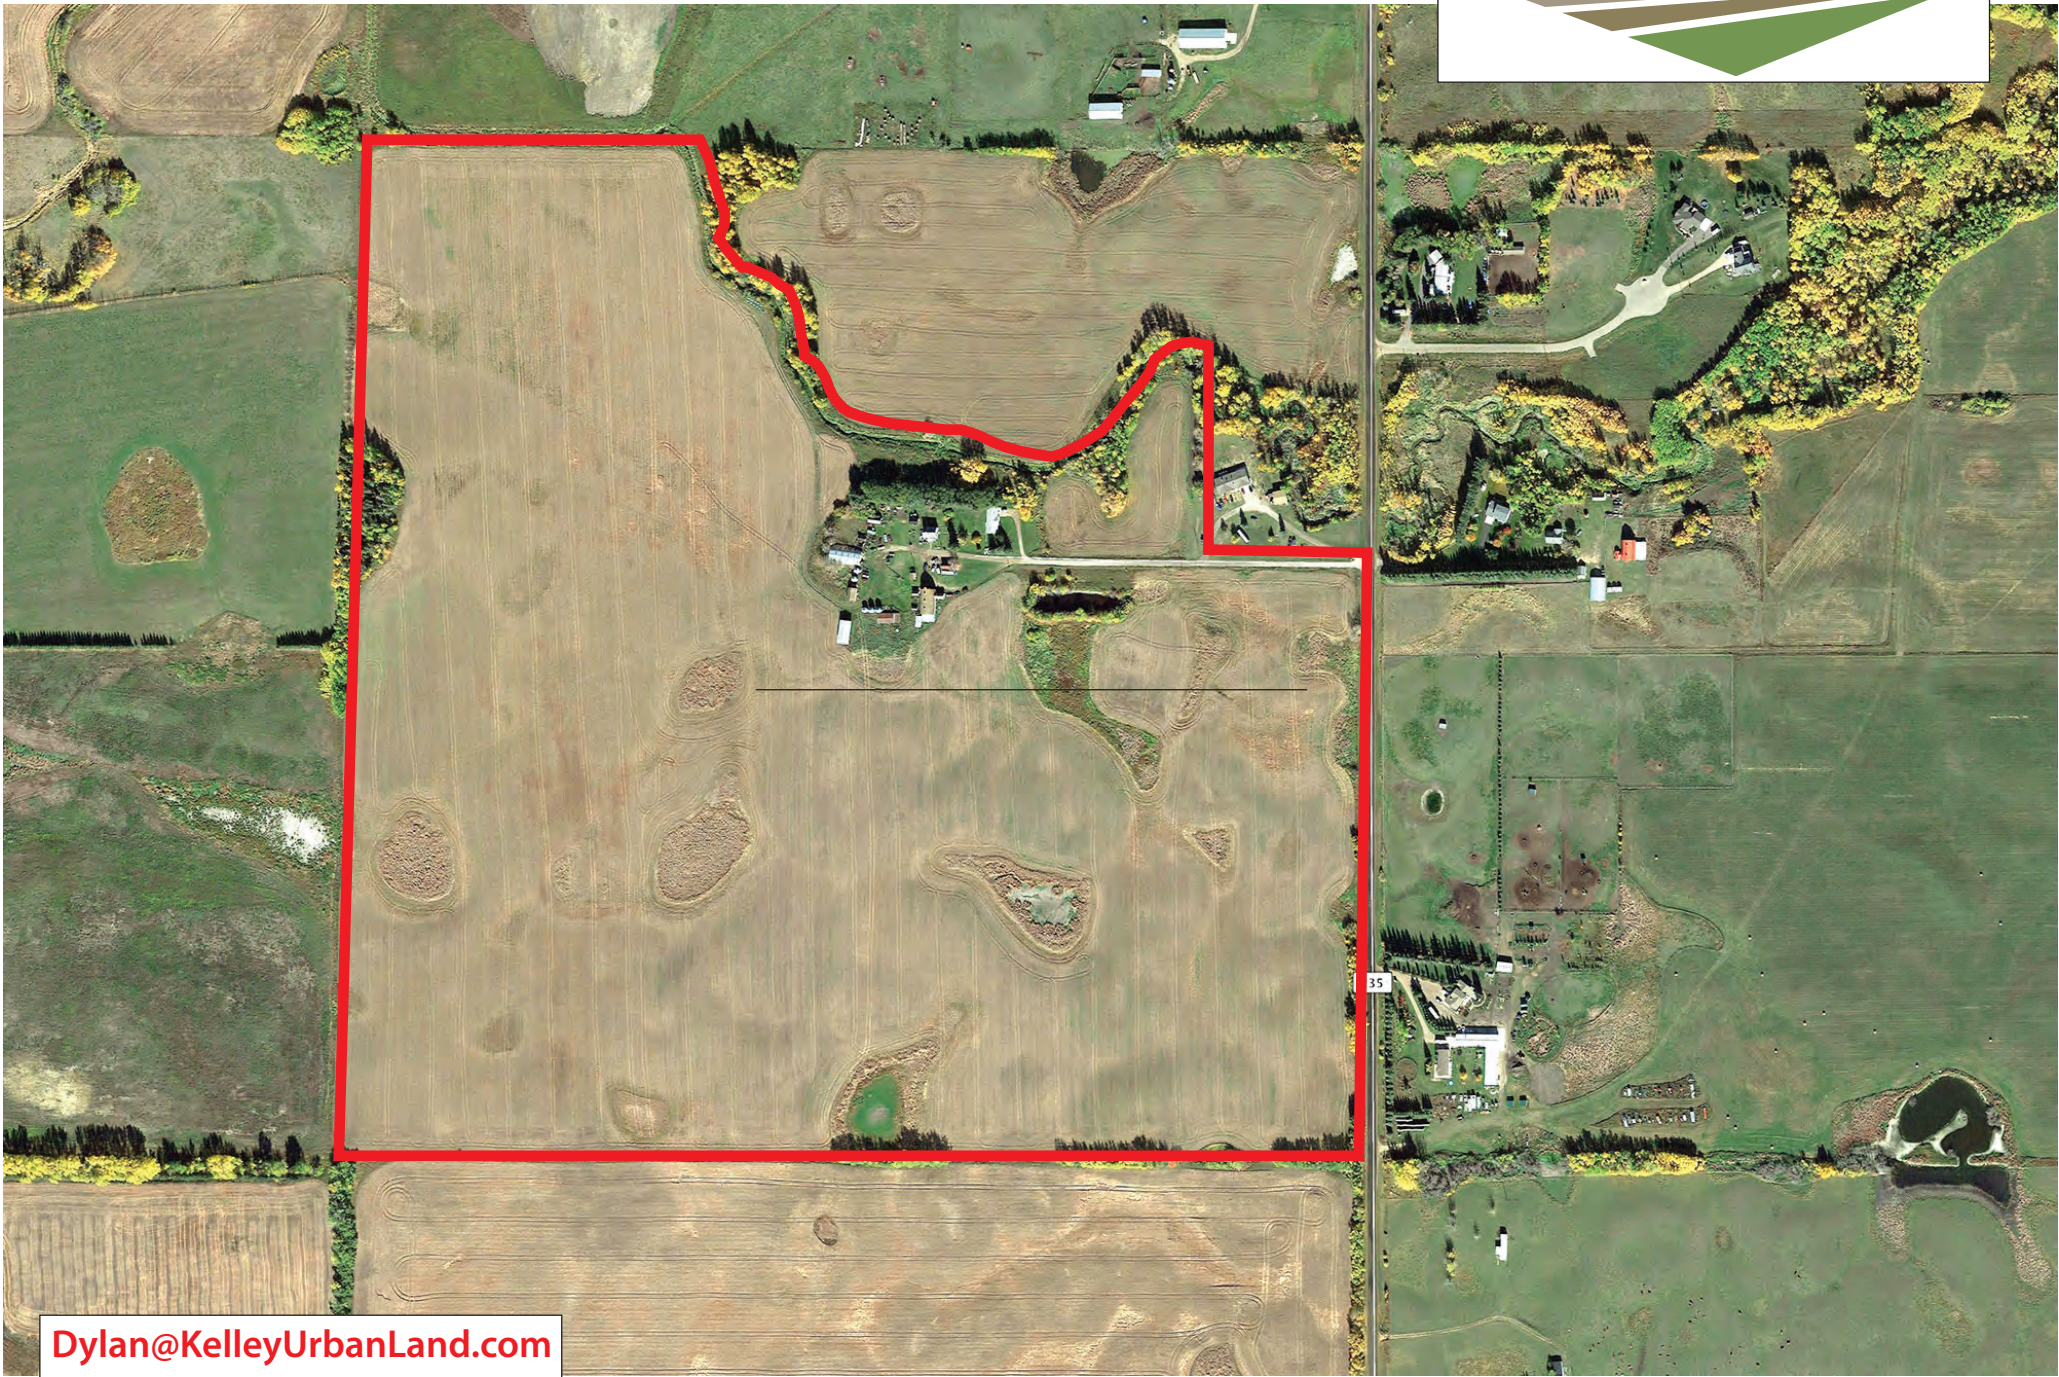

# EDMONTON RANCLANDS

130.63 Acres SE Edmonton

130.63 Acres ... 17th Street

1962592\_1K.jpg

## EDMONTON RANCLANDS

*Acres: 130.63 Acres*

*Price: \$2,481,970 ~ Price Reduced!! ~*

*Price/Acre. \$19,000*

- Features:*
- Probably the Lowest Priced Land For Sale in Edmonton!!*
  - Owner will consider \$450,000 Down and the balance paid over 7 year at +/- 3% interest!!!*
  - Sale includes land only, vendor needs 3 years to remove any buildings*