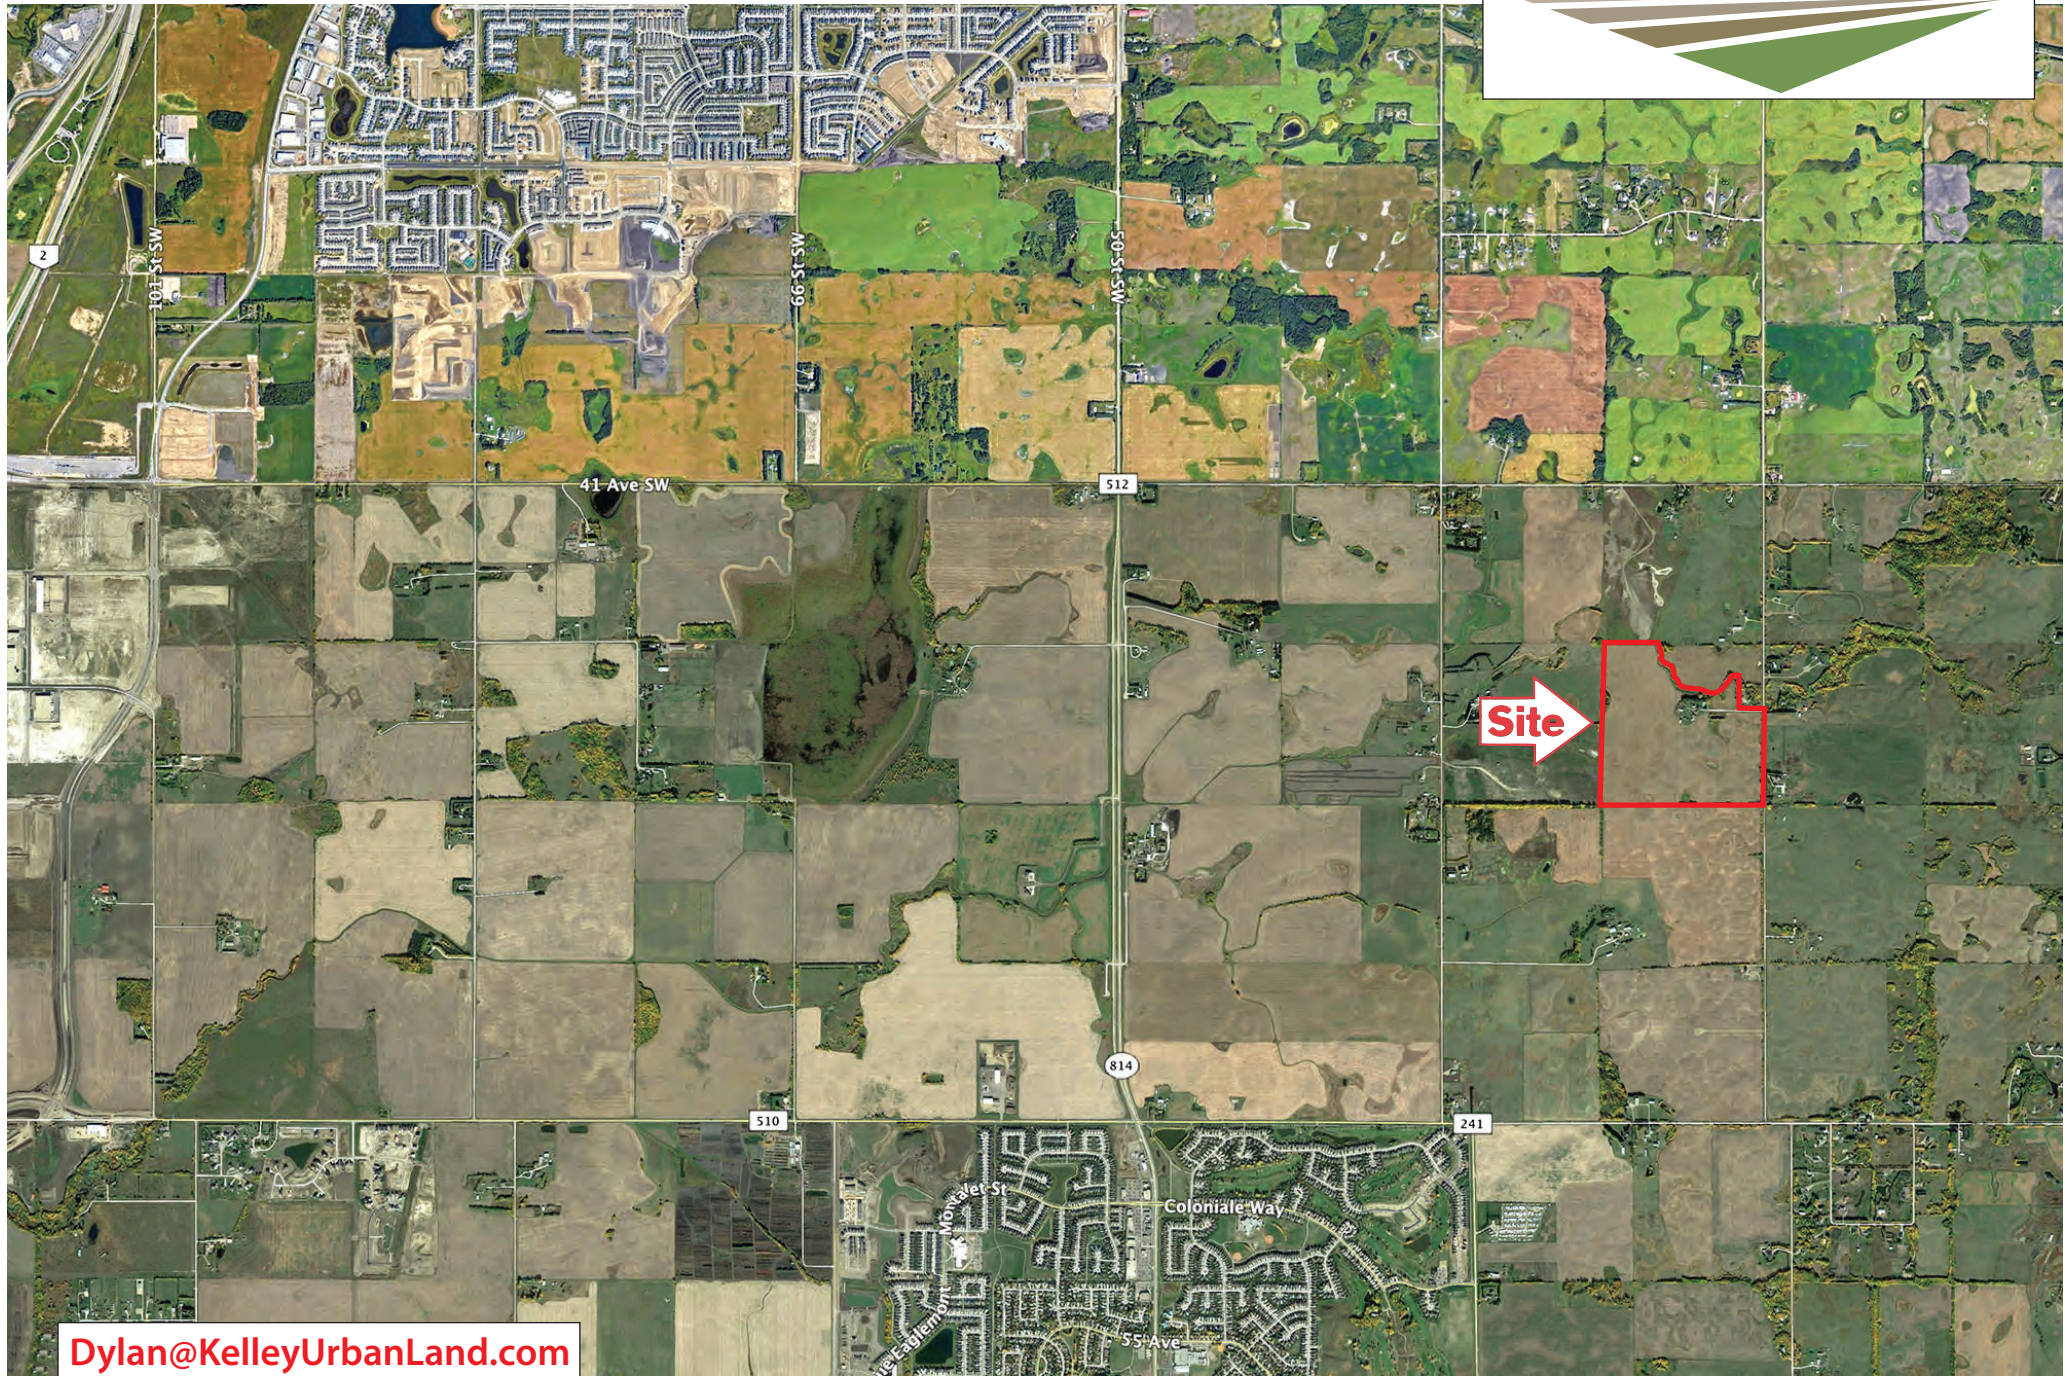

Dylan@KelleyUrbanLand.com
Tel: (780) 488-4000